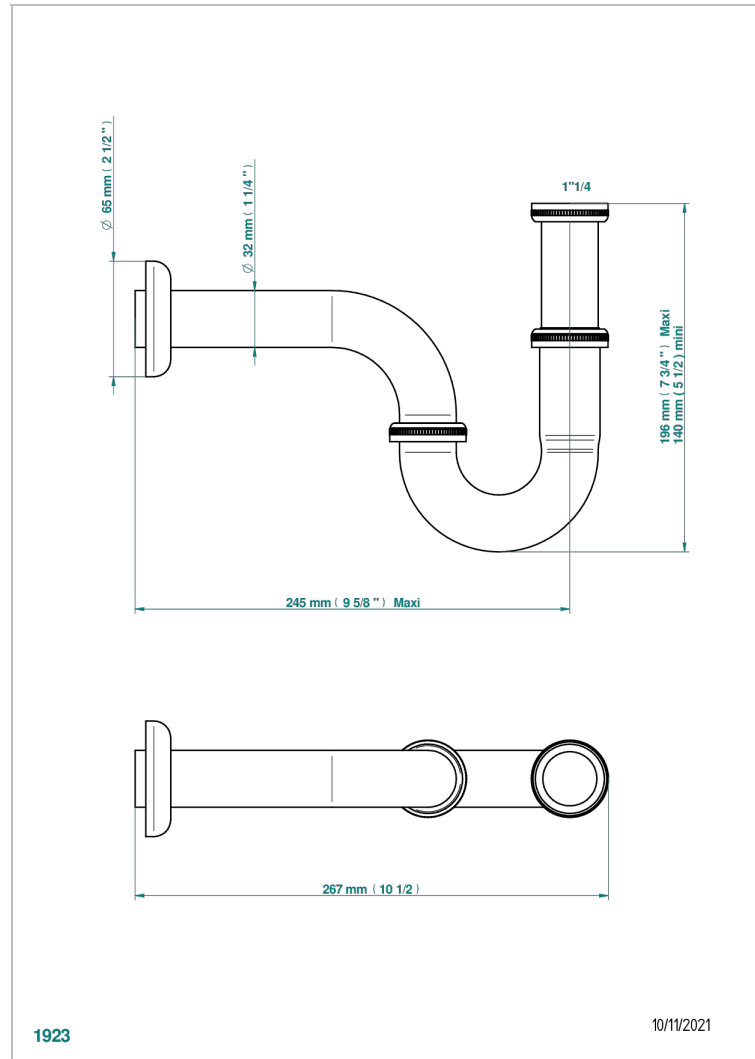

NIHAL IVORY PORCELAIN

U2N-315L/US

Heavy cast brass adjustable P-trap with cleanout plug 1 1/4" - 1 1/4" 17 gauge

CHARACTERISTIC

- Nihal Ivory porcelain
- Heavy cast brass adjustable P-trap with cleanout plug 1 1/4" - 1 1/4" 17 gauge