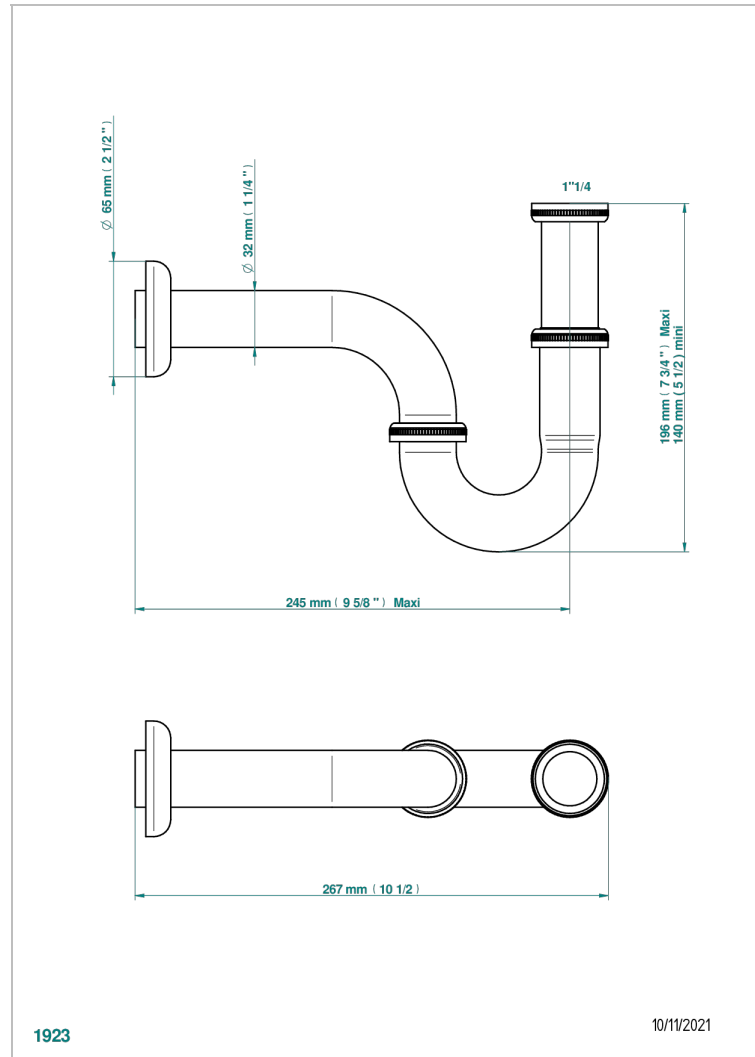

NIHAL IVORY PORCELAIN

U2N-315L

Adjustable "P" trap,height: mini 140 mm / maxi 195 mm

THG[®]
PARIS

1923

10/11/2021

CHARACTERISTIC

- Nihal Ivory porcelain
- Adjustable "P" trap,height: mini 140 mm / maxi 195 mm

AVAILABLE FINITIONS

Antique nickel - H28
Black ceram - D30
Blush PVD - H62
Brass color PVD - H49
Brown bronze color PVD - F33
Gold color PVD - H52

Graphite PVD - H64
Lacquered light bronze - D01
Matt Umber PVD - H67
Matt blush PVD - H60
Matt brass color PVD - H50
Matt brown bronze color PVD - F34