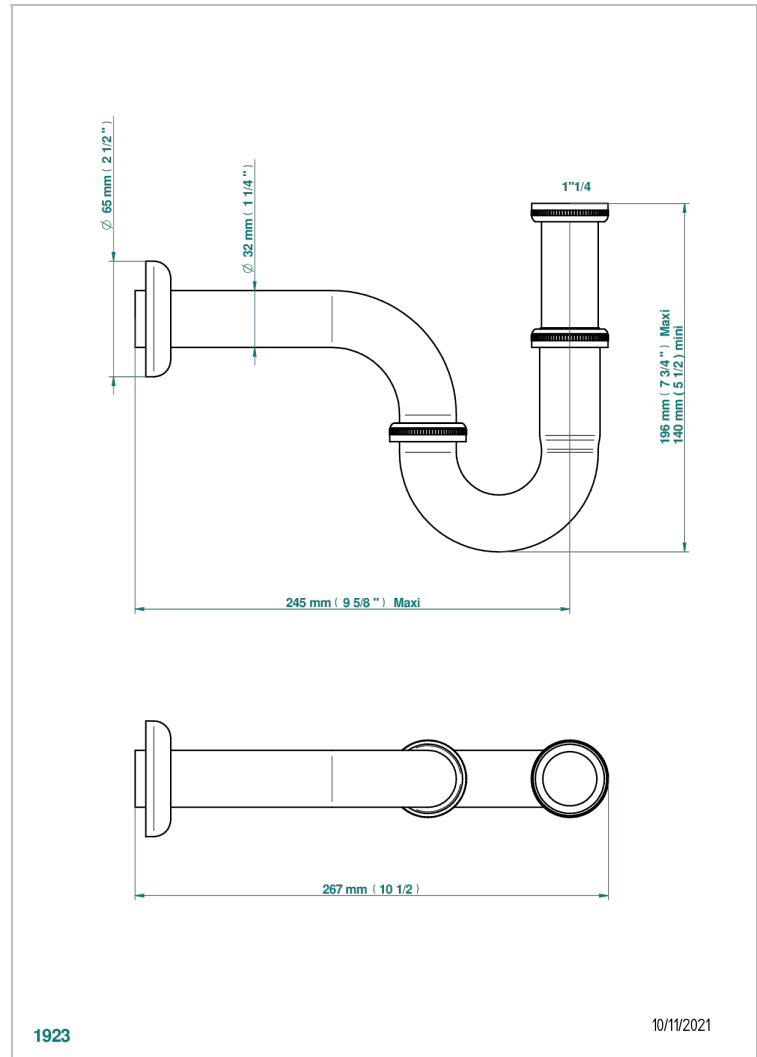

NIHAL BLUE PORCELAIN

U2L-315L

Adjustable "P" trap,height: mini 140 mm / maxi 195 mm

THG[®]
PARIS

CHARACTERISTIC

- Nihal Blue porcelain
- Adjustable "P" trap,height: mini 140 mm / maxi 195 mm

AVAILABLE FINITIONS

Antique nickel - H28
Black ceram - D30
Blush PVD - H62
Brass color PVD - H49
Brown bronze color PVD - F33
Gold color PVD - H52

Graphite PVD - H64
Lacquered light bronze - D01
Matt Umber PVD - H67
Matt blush PVD - H60
Matt brass color PVD - H50
Matt brown bronze color PVD - F34