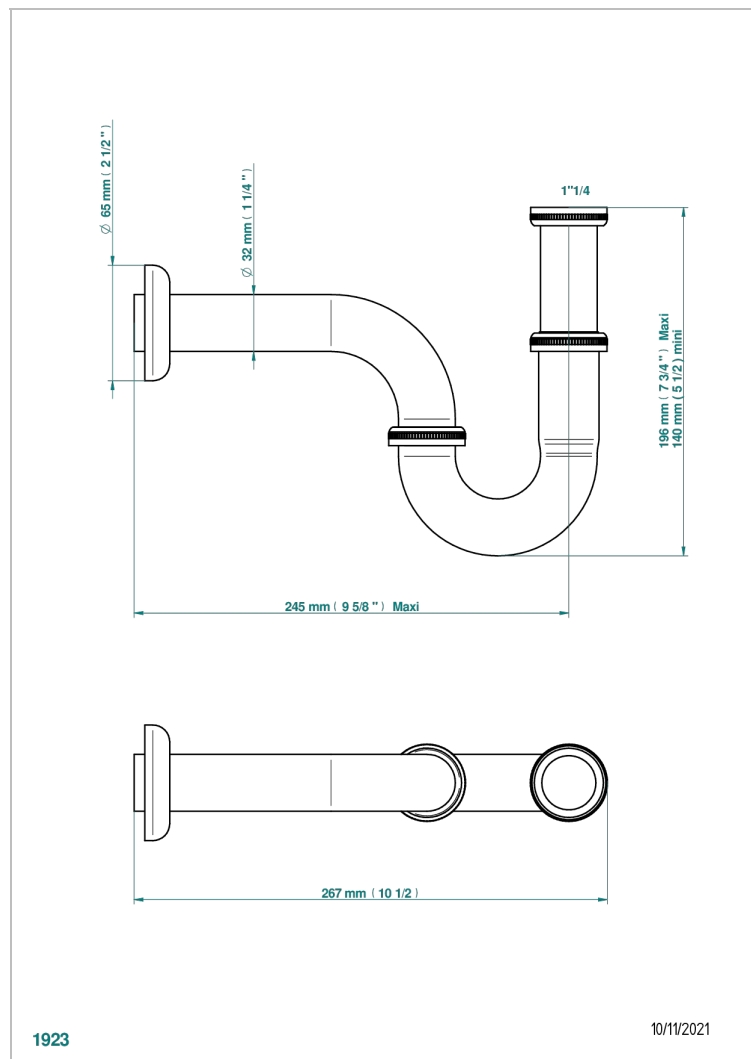

INFINI WHITE PORCELAIN WITH GOLD DECOR

U2F-315L/US

Heavy cast brass adjustable P-trap with cleanout plug 1 1/4" - 1 1/4" 17 gauge

CHARACTERISTIC

- Infini White Porcelain with Gold decor
- Heavy cast brass adjustable P-trap with cleanout plug 1 1/4" - 1 1/4" 17 gauge