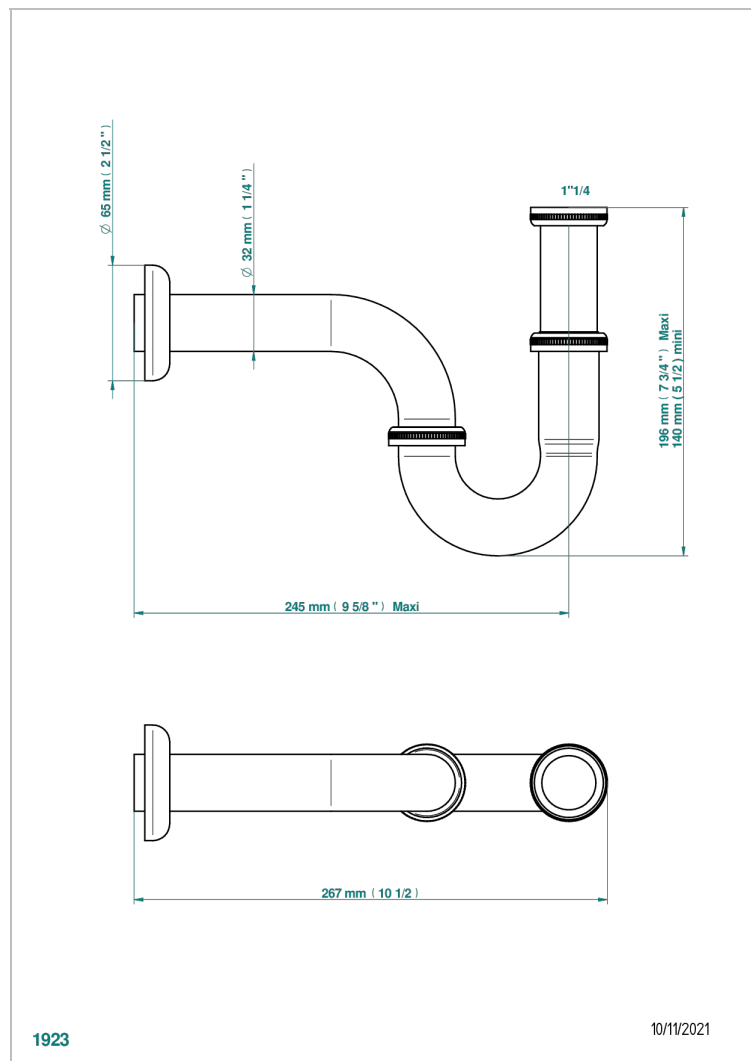

# INFINI WHITE PORCELAIN WITH GOLD DECOR

U2F-315L

Adjustable "P" trap,height: mini 140 mm / maxi 195 mm

## CHARACTERISTIC

- Infini White Porcelain with Gold decor
- Adjustable "P" trap,height: mini 140 mm / maxi 195 mm