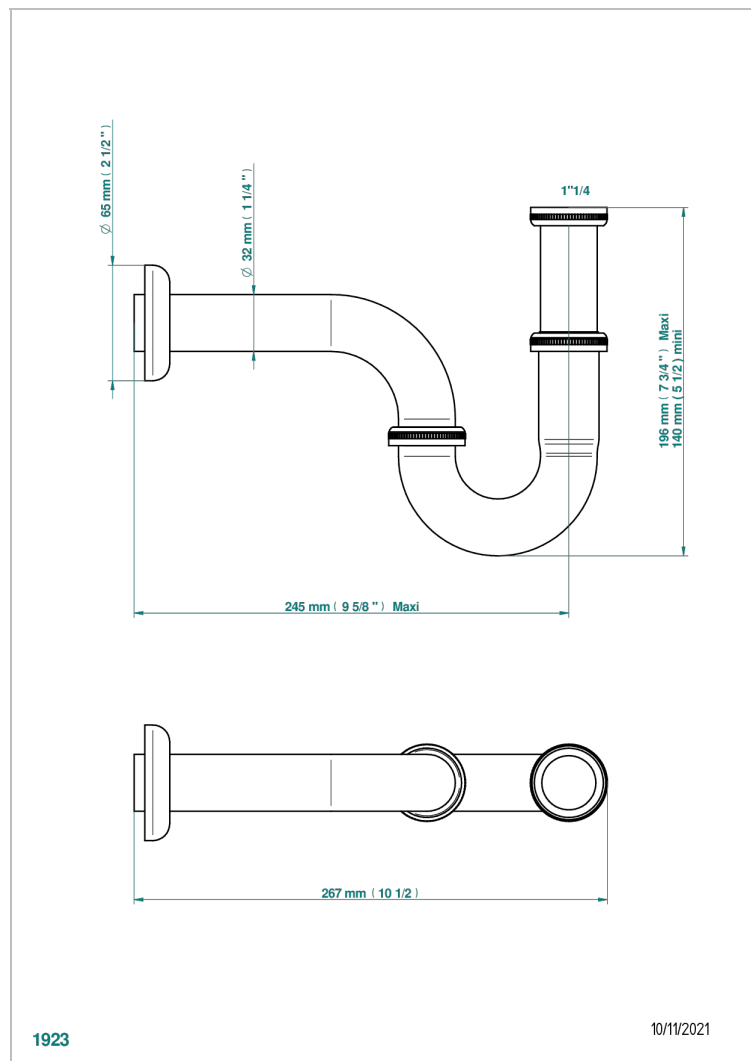

INFINI WHITE PORCELAIN WITH GOLD DECOR

U2F-315L

Adjustable "P" trap,height: mini 140 mm / maxi 195 mm

CHARACTERISTIC

- Infini White Porcelain with Gold decor
- Adjustable "P" trap,height: mini 140 mm / maxi 195 mm

AVAILABLE FINITIONS

Antique nickel - H28
Black ceram - D30
Blush PVD - H62
Brass color PVD - H49
Brown bronze color PVD - F33
Gold color PVD - H52

Graphite PVD - H64
Lacquered light bronze - D01
Matt Umber PVD - H67
Matt blush PVD - H60
Matt brass color PVD - H50
Matt brown bronze color PVD - F34

Umber PVD - H66
Varnished matt antique red copper
(color finish) - H07