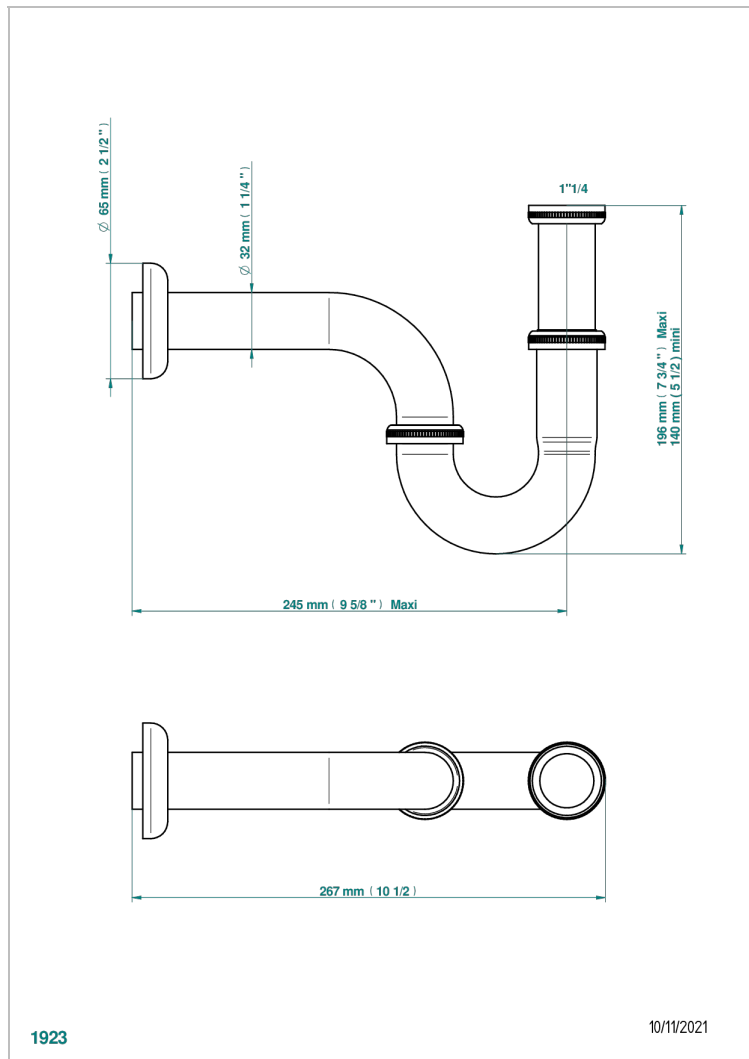

# INFINI WHITE PORCELAIN WITH GOLD DECOR

U2F-315L

Adjustable "P" trap,height: mini 140 mm / maxi 195 mm

## CHARACTERISTIC

- Infini White Porcelain with Gold decor
- Adjustable "P" trap,height: mini 140 mm / maxi 195 mm

## AVAILABLE FINITIONS

Antique nickel - H28  
Black ceram - D30  
Blush PVD - H62  
Brass color PVD - H49  
Brown bronze color PVD - F33  
Gold color PVD - H52

Graphite PVD - H64  
Lacquered light bronze - D01  
Matt Umber PVD - H67  
Matt blush PVD - H60  
Matt brass color PVD - H50  
Matt brown bronze color PVD - F34