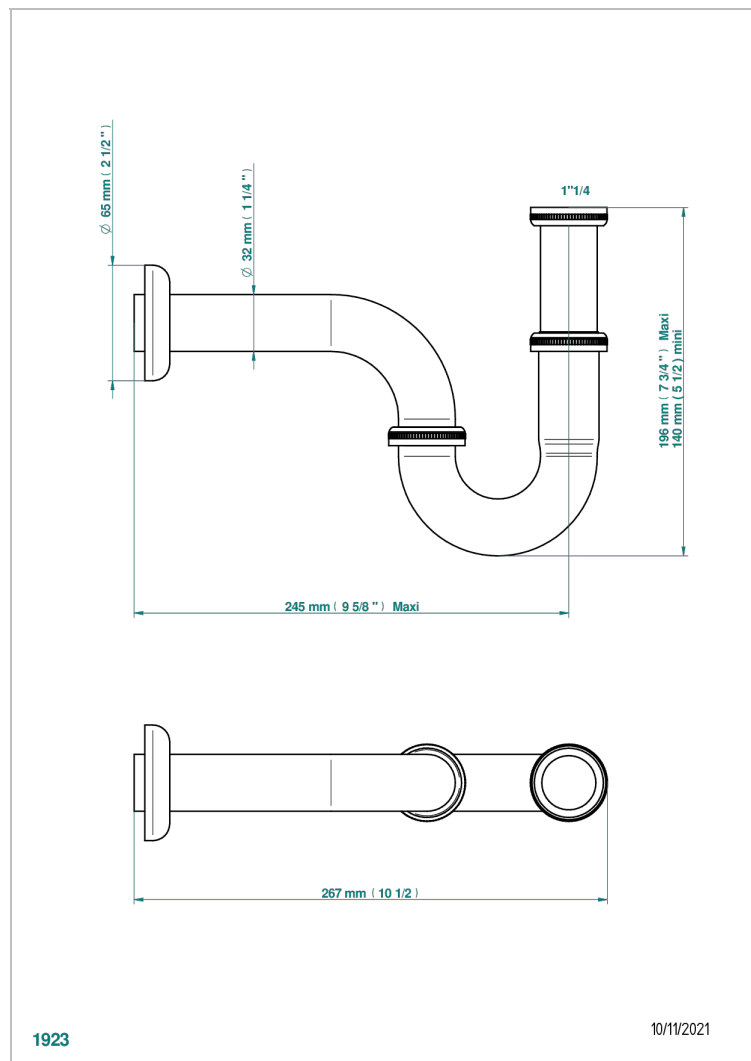

INFINI WHITE PORCELAIN WITH PLATINUM DECOR

U2E-315L/US

Heavy cast brass adjustable P-trap with cleanout plug 1 1/4" - 1 1/4" 17 gauge

CHARACTERISTIC

- Infini White Porcelain with Platinum decor
- Heavy cast brass adjustable P-trap with cleanout plug 1 1/4" - 1 1/4" 17 gauge