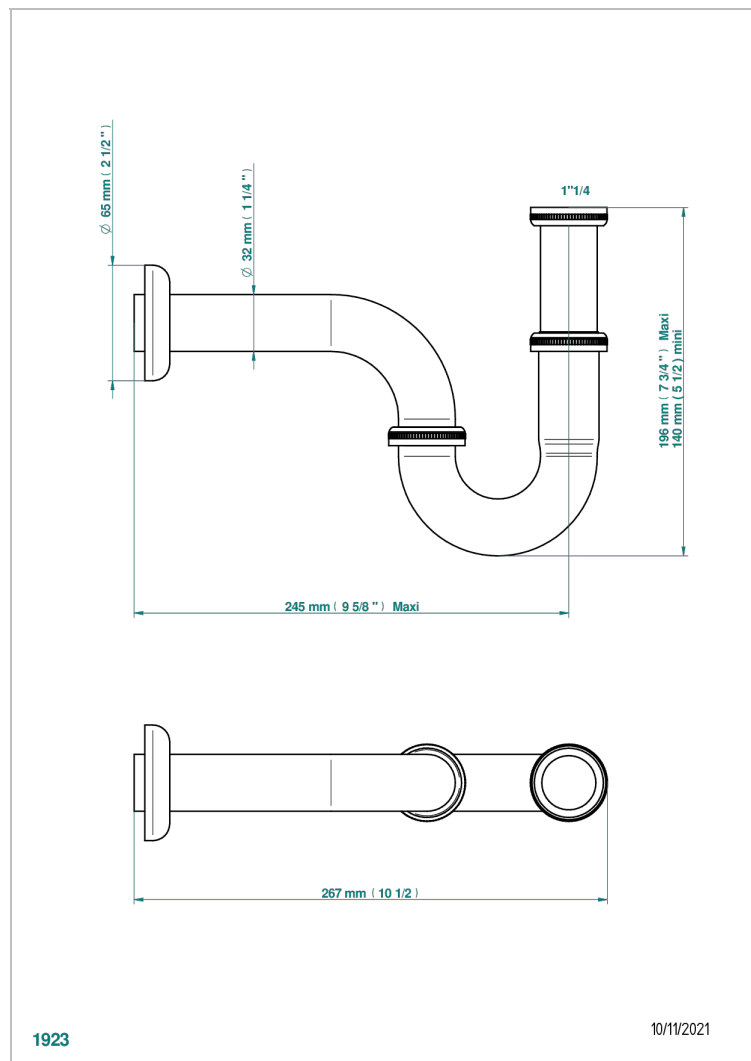

INFINI WHITE PORCELAIN WITH PLATINUM DECOR

U2E-315L

Adjustable "P" trap,height: mini 140 mm / maxi 195 mm

CHARACTERISTIC

- Infini White Porcelain with Platinum decor
- Adjustable "P" trap,height: mini 140 mm / maxi 195 mm

AVAILABLE FINITIONS

Antique nickel - H28
Black ceram - D30
Blush PVD - H62
Brass color PVD - H49
Brown bronze color PVD - F33
Gold color PVD - H52

Graphite PVD - H64
Lacquered light bronze - D01
Matt Umber PVD - H67
Matt blush PVD - H60
Matt brass color PVD - H50
Matt brown bronze color PVD - F34

Umber PVD - H66
Varnished matt antique red copper
(color finish) - H07