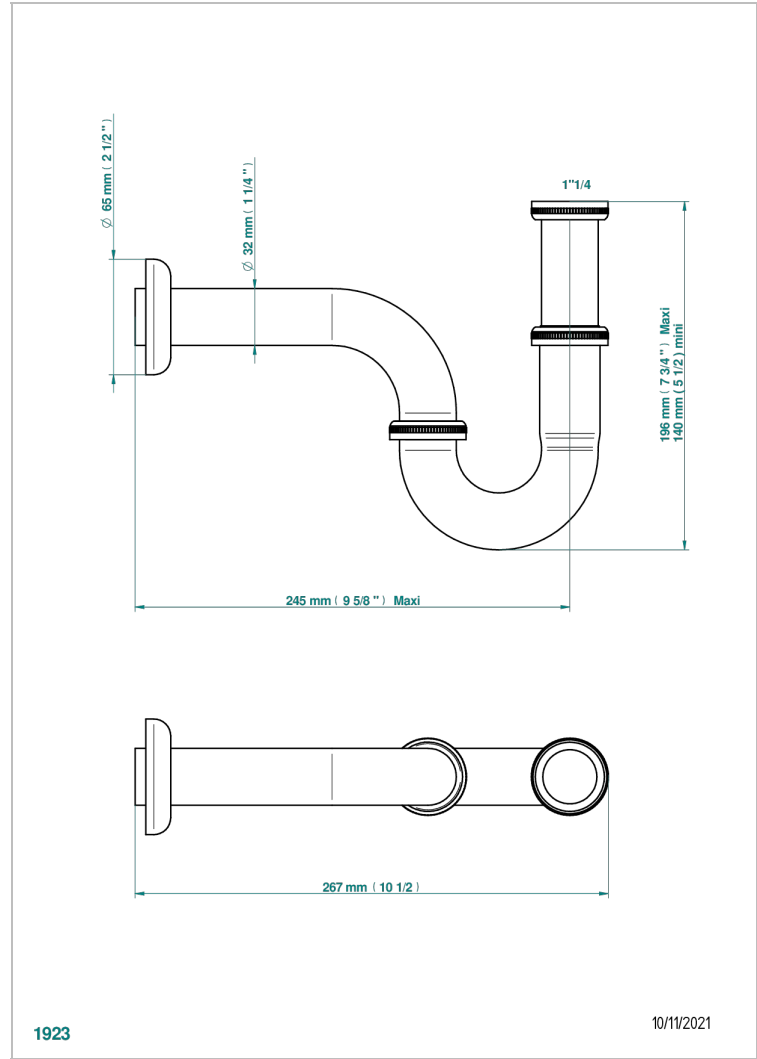

# CHEVERNY ONICE NEGRO

U1V-315L/US

Heavy cast brass adjustable P-trap with cleanout plug 1 1/4" - 1 1/4" 17 gauge

THG<sup>®</sup>  
PARIS

## CARACTERÍSTICAS

- Cheverny Onice negro
- Heavy cast brass adjustable P-trap with cleanout plug 1 1/4" - 1 1/4" 17 gauge