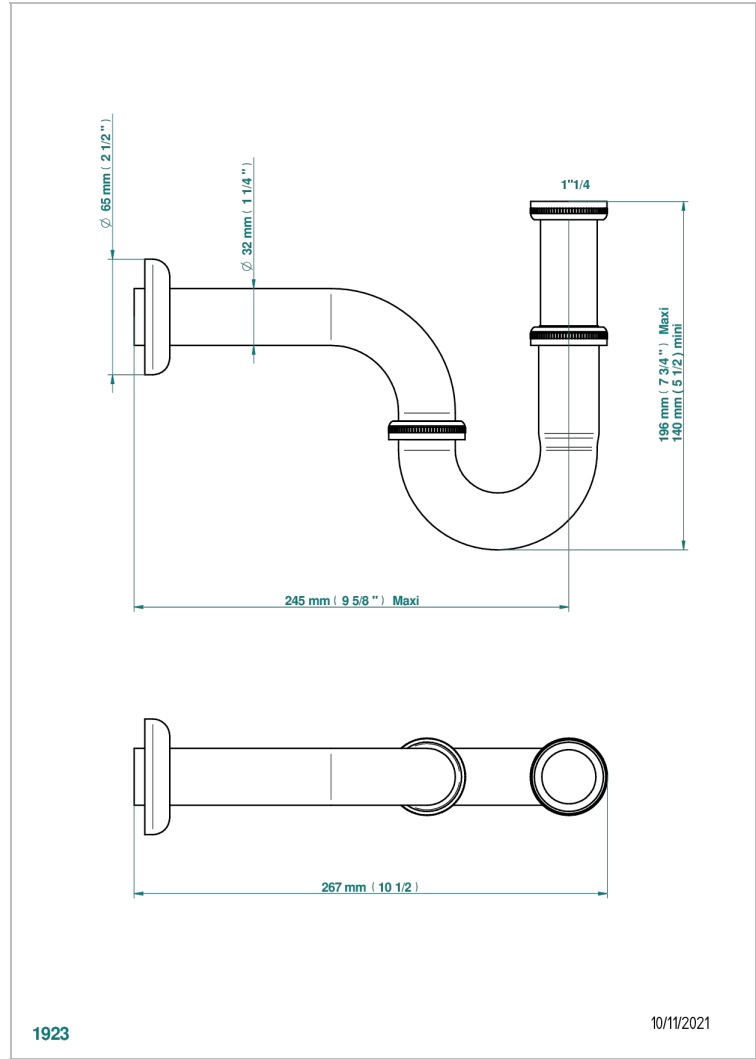

# CHEVERNY BLACK ONYX

U1V-315L/US

THG<sup>®</sup>  
PARIS

Heavy cast brass adjustable P-trap with cleanout plug 1 1/4" - 1 1/4" 17 gauge

## CHARACTERISTIC

- Cheverny black Onyx
- Heavy cast brass adjustable P-trap with cleanout plug 1 1/4" - 1 1/4" 17 gauge

Umber PVD - H66