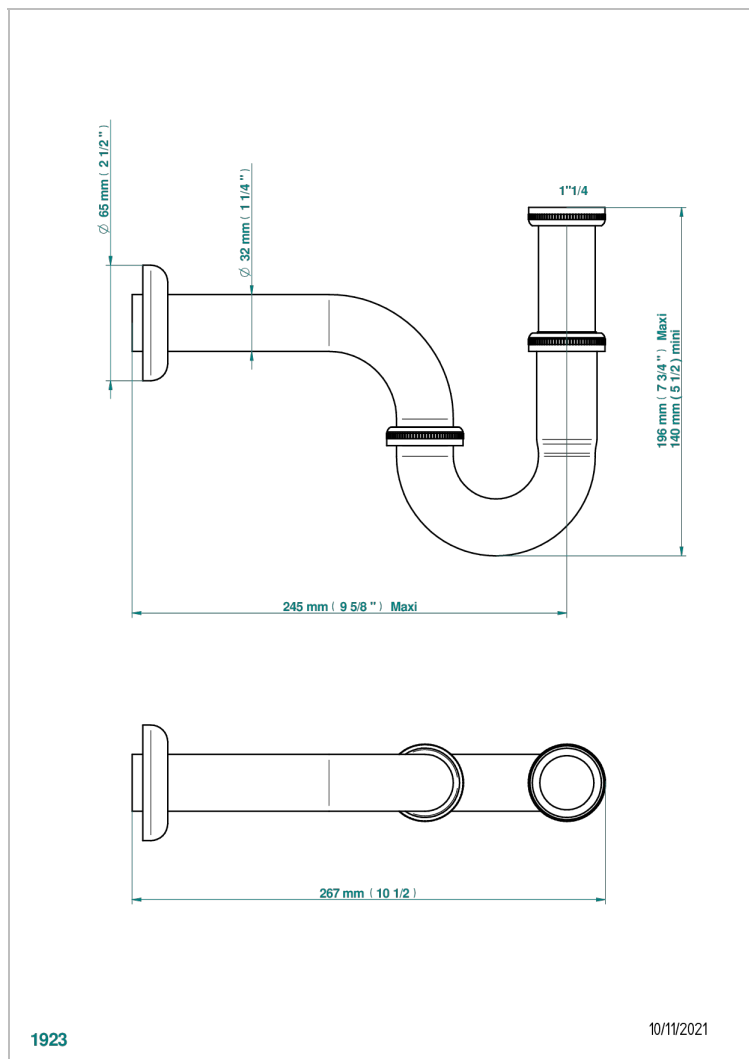

# SULLY ONICE BLANCO

U1S-315L/US

Heavy cast brass adjustable P-trap with cleanout plug 1 1/4" - 1 1/4" 17 gauge

THG<sup>®</sup>  
PARIS

## CARACTERÍSTICAS

- Sully Onice Blanco
- Heavy cast brass adjustable P-trap with cleanout plug 1 1/4" - 1 1/4" 17 gauge