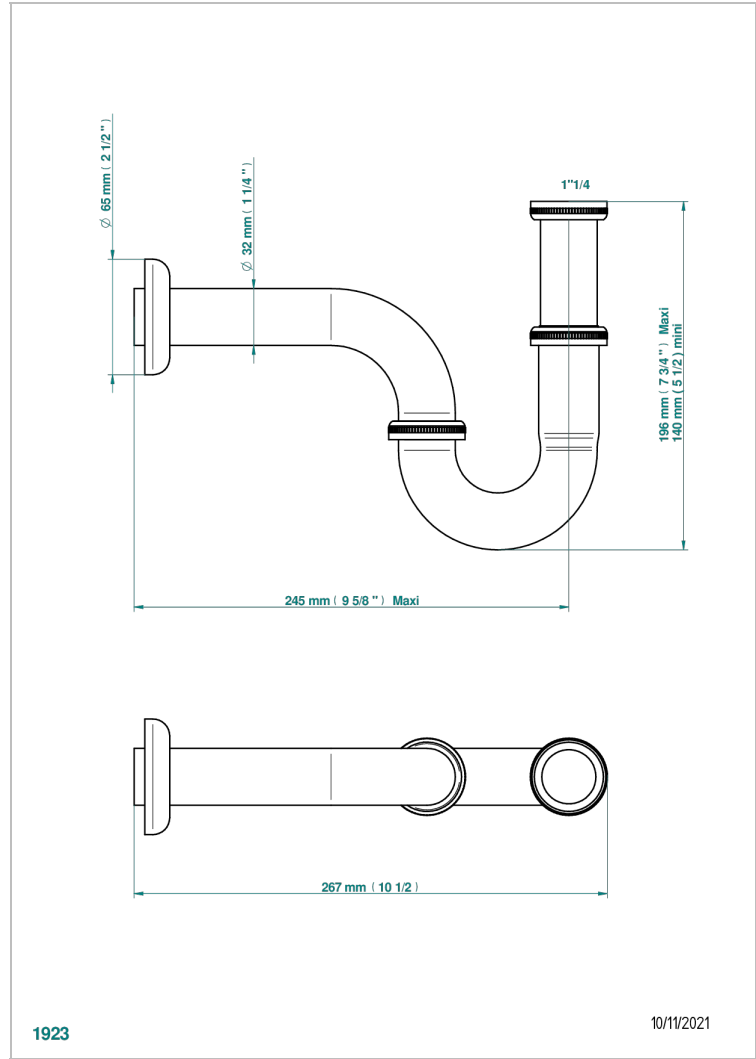

# SULLY WHITE ONYX

U1S-315L/US

Heavy cast brass adjustable P-trap with cleanout plug 1 1/4" - 1 1/4" 17 gauge

## CHARACTERISTIC

- Sully white onyx
- Heavy cast brass adjustable P-trap with cleanout plug 1 1/4" - 1 1/4" 17 gauge

Umber PVD - H66