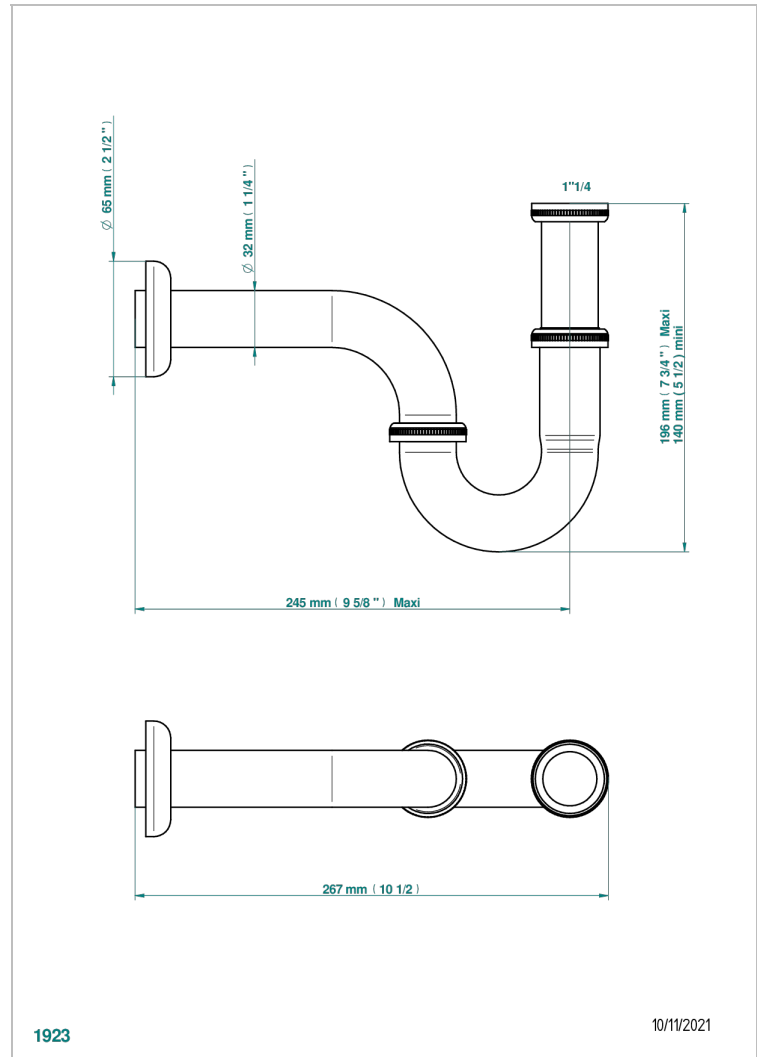

# MANDARINE CRISTAL SATINADO

U1E-315L/US

Heavy cast brass adjustable P-trap with cleanout plug 1 1/4" - 1 1/4" 17 gauge

THG<sup>®</sup>  
PARIS

1923

10/11/2021

## CARACTERÍSTICAS

- Mandarine cristal satinado
- Heavy cast brass adjustable P-trap with cleanout plug 1 1/4" - 1 1/4" 17 gauge