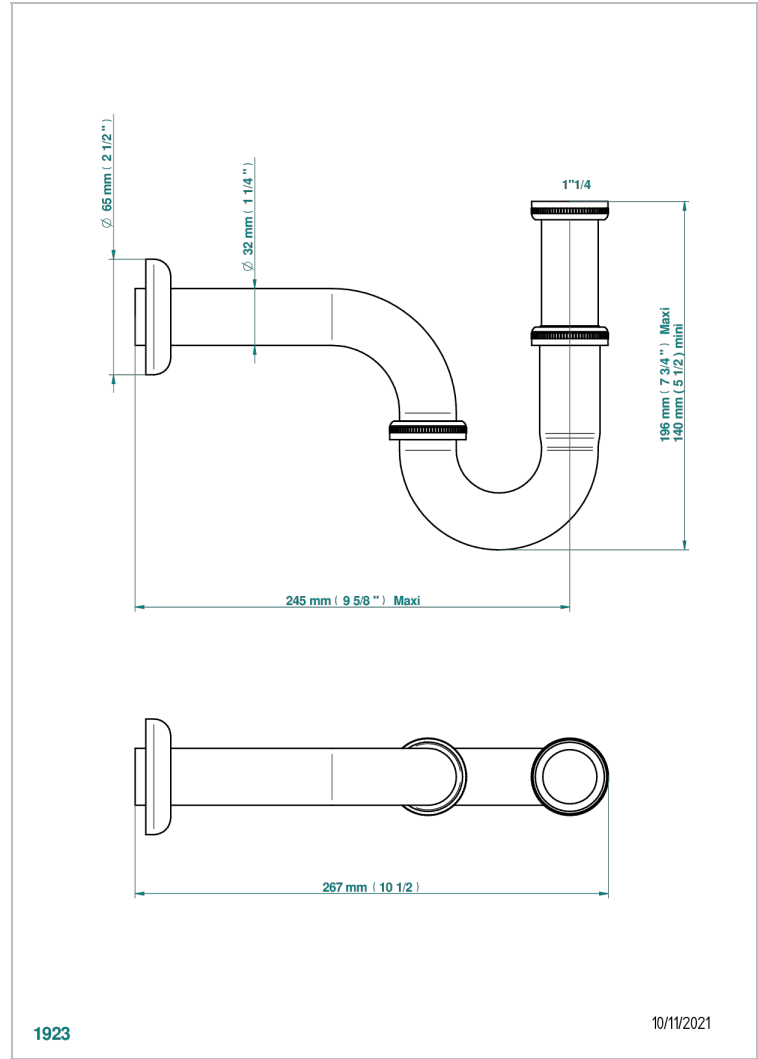

# LES ONDES WITH LEVER

G8B-315L/US

Heavy cast brass adjustable P-trap with cleanout plug 1 1/4" - 1 1/4" 17 gauge

THG<sup>®</sup>  
PARIS

## CARACTERÍSTICAS

- Les Ondes with lever
- Heavy cast brass adjustable P-trap with cleanout plug 1 1/4" - 1 1/4" 17 gauge