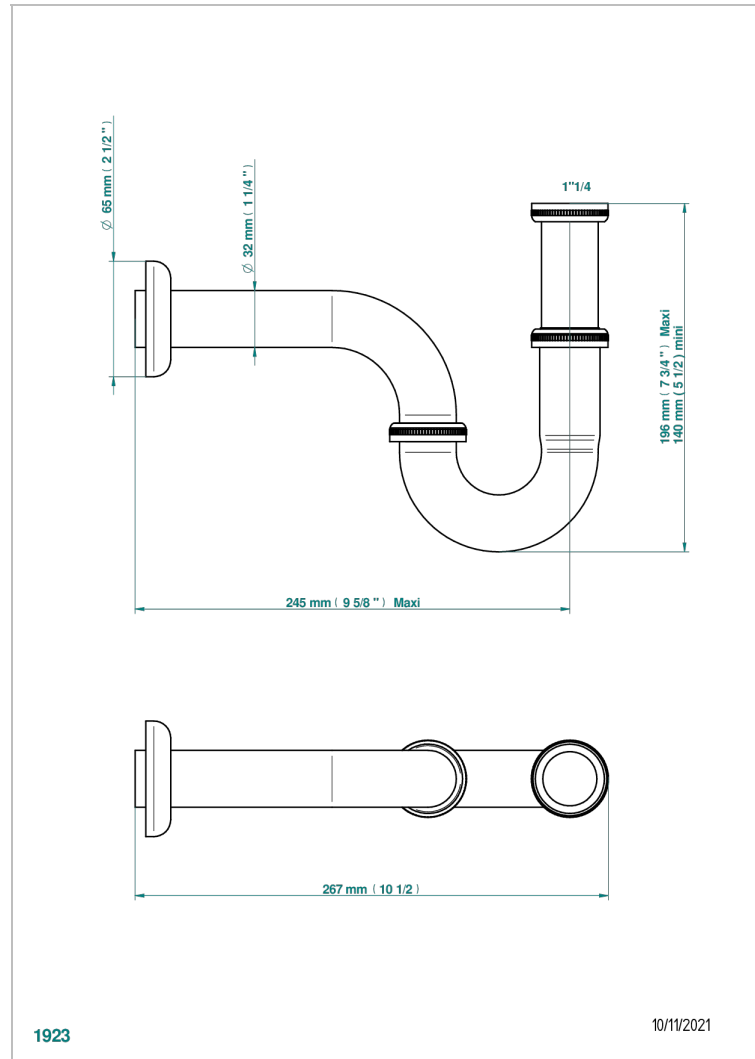

LES ONDES WITH LEVER HANDLES

G8B-315L/US

Heavy cast brass adjustable P-trap with cleanout plug 1 1/4" - 1 1/4" 17 gauge

CHARACTERISTIC

- Les Ondes with lever handles
- Heavy cast brass adjustable P-trap with cleanout plug 1 1/4" - 1 1/4" 17 gauge