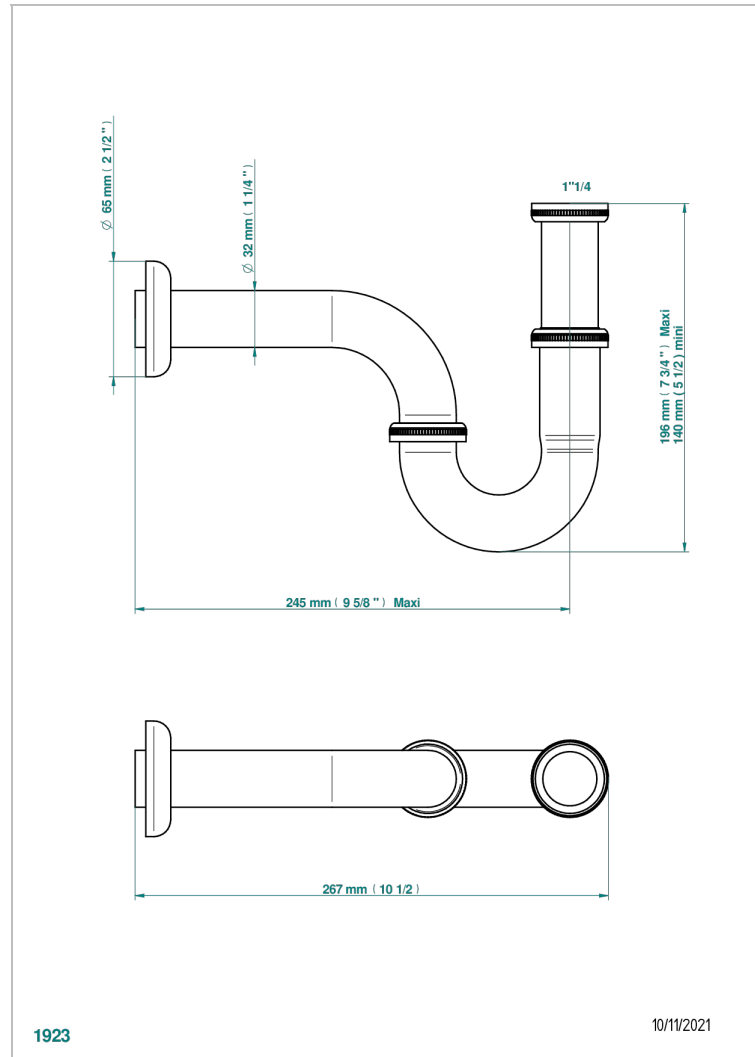

FRIVOLE WITH LEVER HANDLES

G2S-315L/US

Heavy cast brass adjustable P-trap with cleanout plug 1 1/4" - 1 1/4" 17 gauge

CHARACTERISTIC

- Frivole with lever handles
- Heavy cast brass adjustable P-trap with cleanout plug 1 1/4" - 1 1/4" 17 gauge

Umber PVD - H66