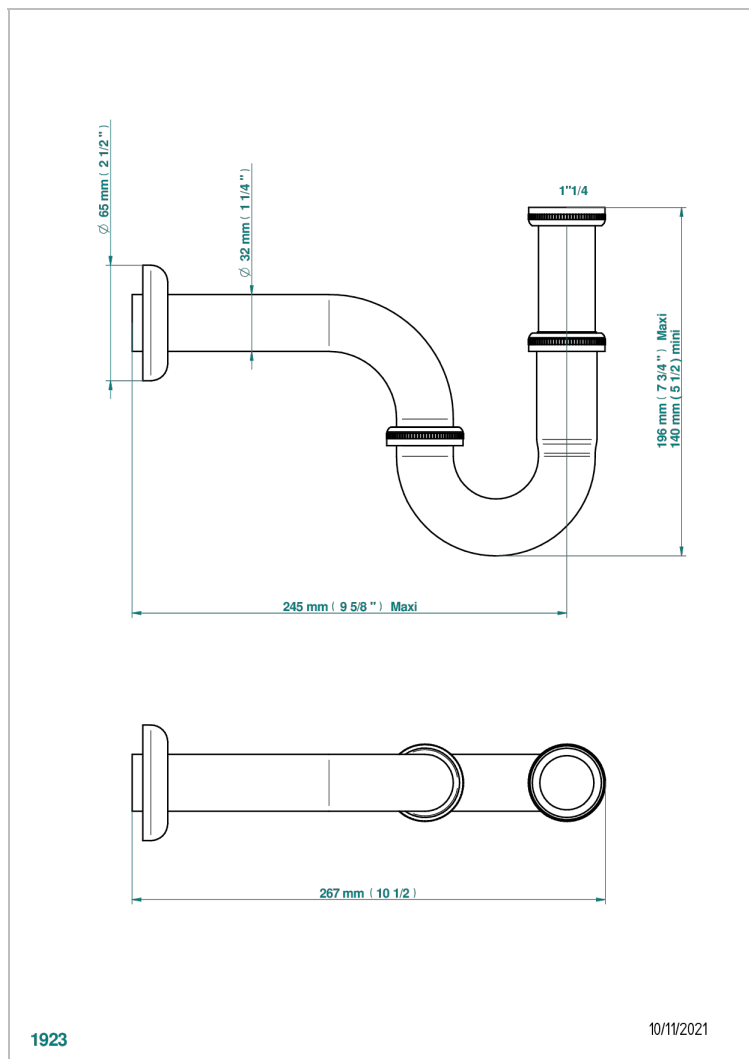

# 1900 CON MANETAS

G28-315L/US

THG<sup>®</sup>  
PARIS

Heavy cast brass adjustable P-trap with cleanout plug 1 1/4" - 1 1/4" 17 gauge

## CARACTERÍSTICAS

- 1900 con manetas
- Heavy cast brass adjustable P-trap with cleanout plug 1 1/4" - 1 1/4" 17 gauge