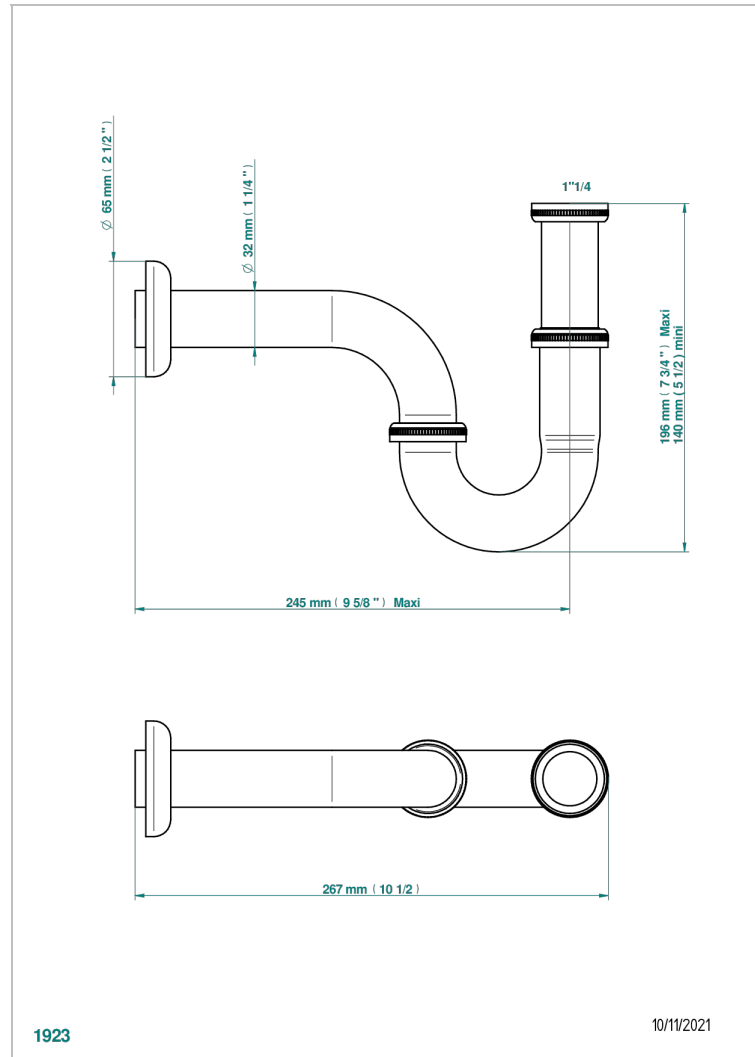

1900 WITH LEVER HANDLES

G28-315L/US

Heavy cast brass adjustable P-trap with cleanout plug 1 1/4" - 1 1/4" 17 gauge

CHARACTERISTIC

- 1900 with lever handles
- Heavy cast brass adjustable P-trap with cleanout plug 1 1/4" - 1 1/4" 17 gauge