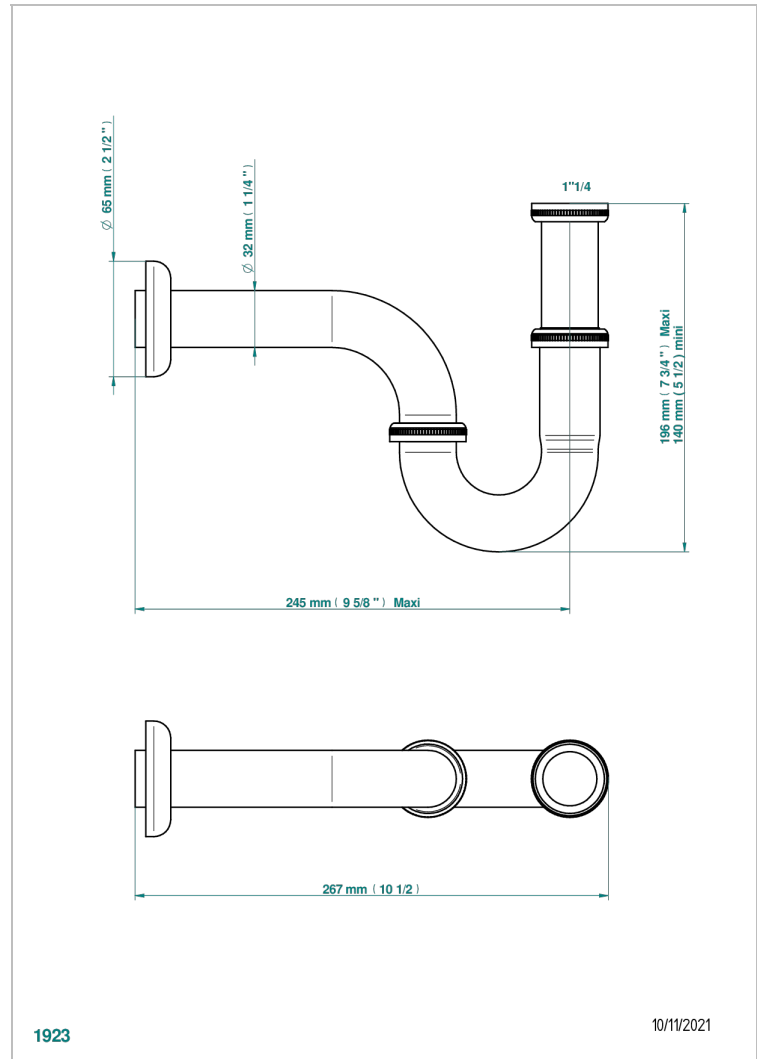

# AMOUR DE TRIANON

G24-315L/US

Heavy cast brass adjustable P-trap with cleanout plug 1 1/4" - 1 1/4" 17 gauge

THG<sup>®</sup>  
PARIS

## CHARACTERISTIC

- Amour de Trianon
- Heavy cast brass adjustable P-trap with cleanout plug 1 1/4" - 1 1/4" 17 gauge