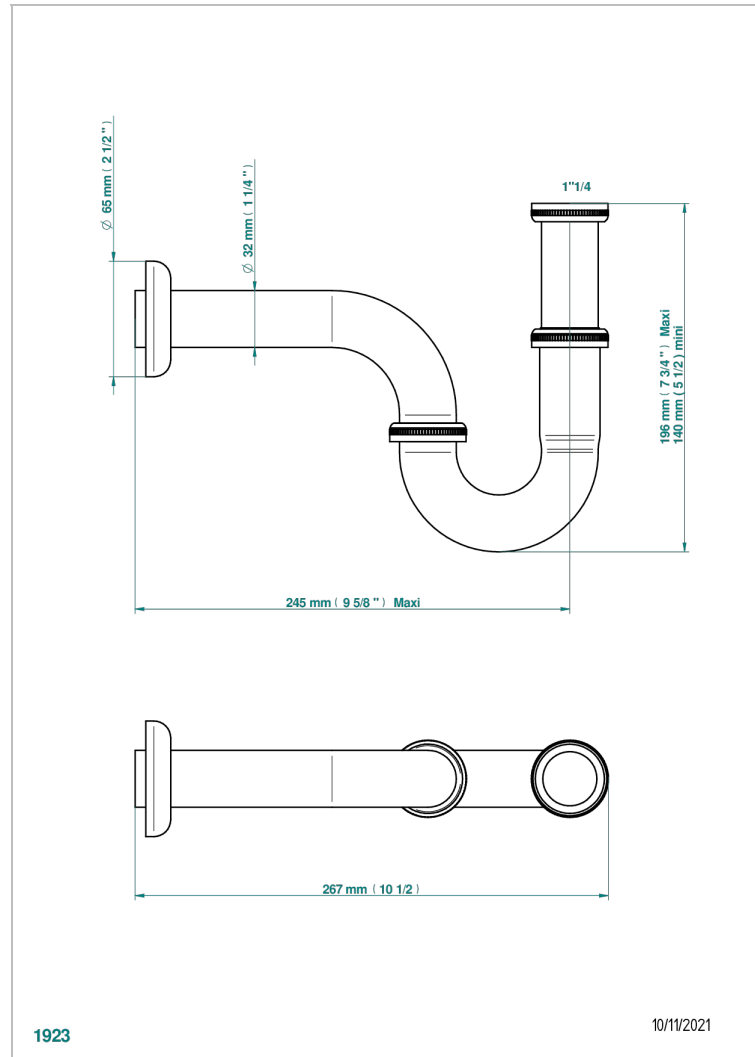

GENERAL ITEMS

G00-315L

Adjustable "P" trap,height: mini 140 mm / maxi 195 mm

CHARACTERISTIC

- General Items
- Adjustable "P" trap,height: mini 140 mm / maxi 195 mm

AVAILABLE FINITIONS

Antique nickel - H28
Black ceram - D30
Blush PVD - H62
Brass color PVD - H49
Brown bronze color PVD - F33
Gold color PVD - H52

Nickel color PVD - H55
Polished chrome (color finish) - A02
Polished chrome / Polished gold (color finish) - G02
Polished gold (color finish) - F01
Polished nickel - B01
Soft gold - F30

Soft matt gold - F31
Umber PVD - H66
Varnished matt antique red copper (color finish) - H07