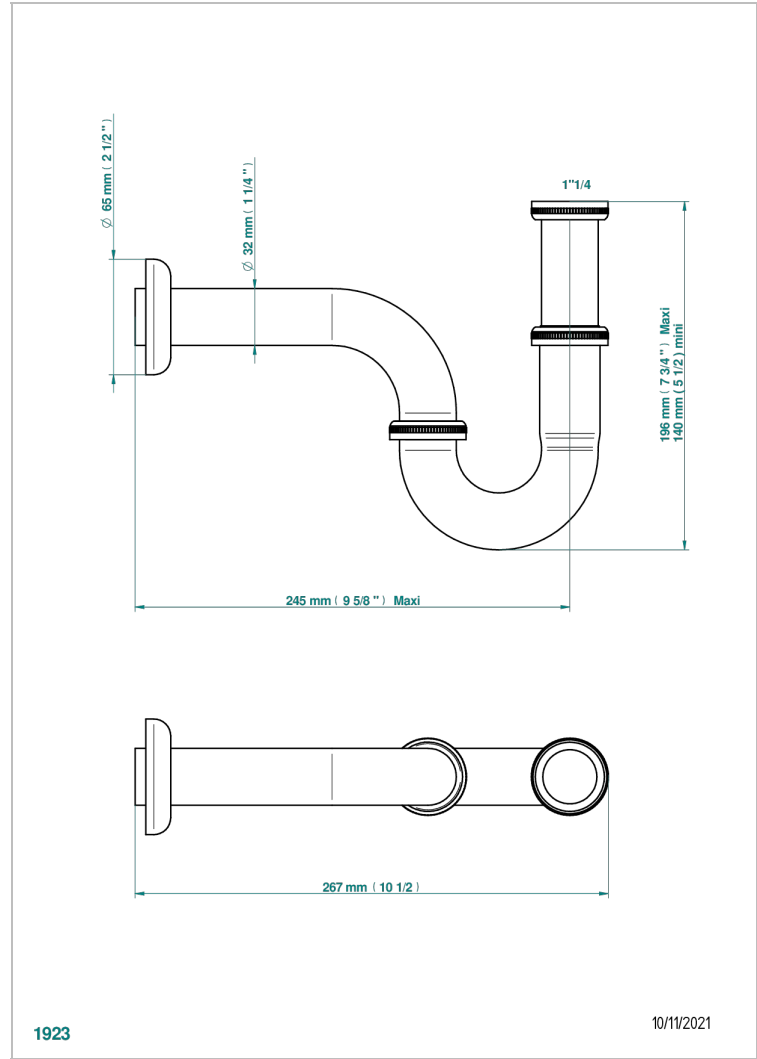

# VOGUE LAPIS LAZULI

A8S-315L/US

Heavy cast brass adjustable P-trap with cleanout plug 1 1/4" - 1 1/4" 17 gauge

THG<sup>®</sup>  
PARIS

## CHARACTERISTIC

- Vogue Lapis Lazuli
- Heavy cast brass adjustable P-trap with cleanout plug 1 1/4" - 1 1/4" 17 gauge