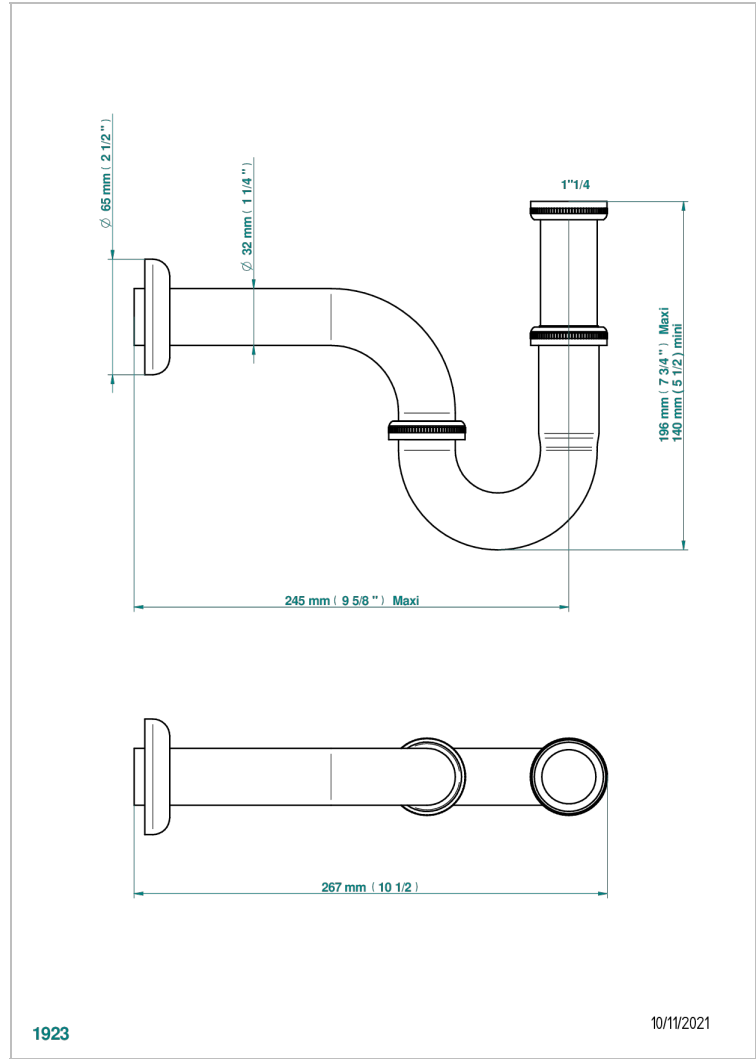

Heavy cast brass adjustable P-trap with cleanout plug 1 1/4" - 1 1/4" 17 gauge

CHARACTERISTIC

- Dahlia
- Heavy cast brass adjustable P-trap with cleanout plug 1 1/4" - 1 1/4" 17 gauge

AVAILABLE FINITIONS