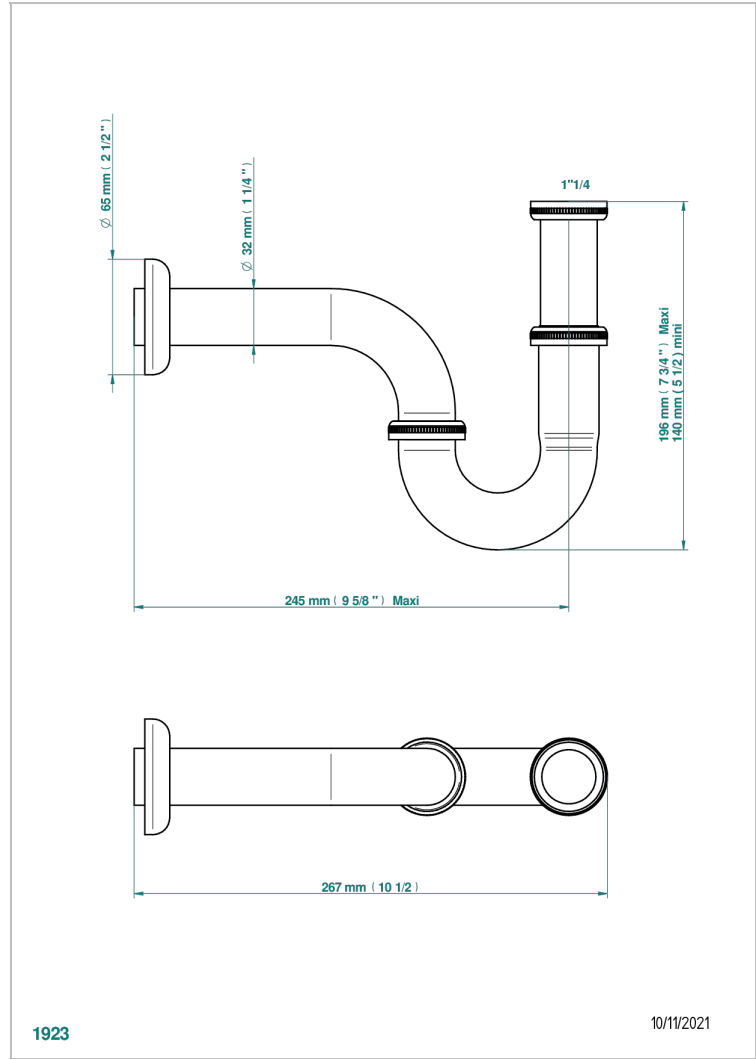

Heavy cast brass adjustable P-trap with cleanout plug 1 1/4" - 1 1/4" 17 gauge

1923

10/11/2021

**CHARACTERISTIC**

- Ange
- Heavy cast brass adjustable P-trap with cleanout plug 1 1/4" - 1 1/4" 17 gauge

**AVAILABLE FINITIONS**