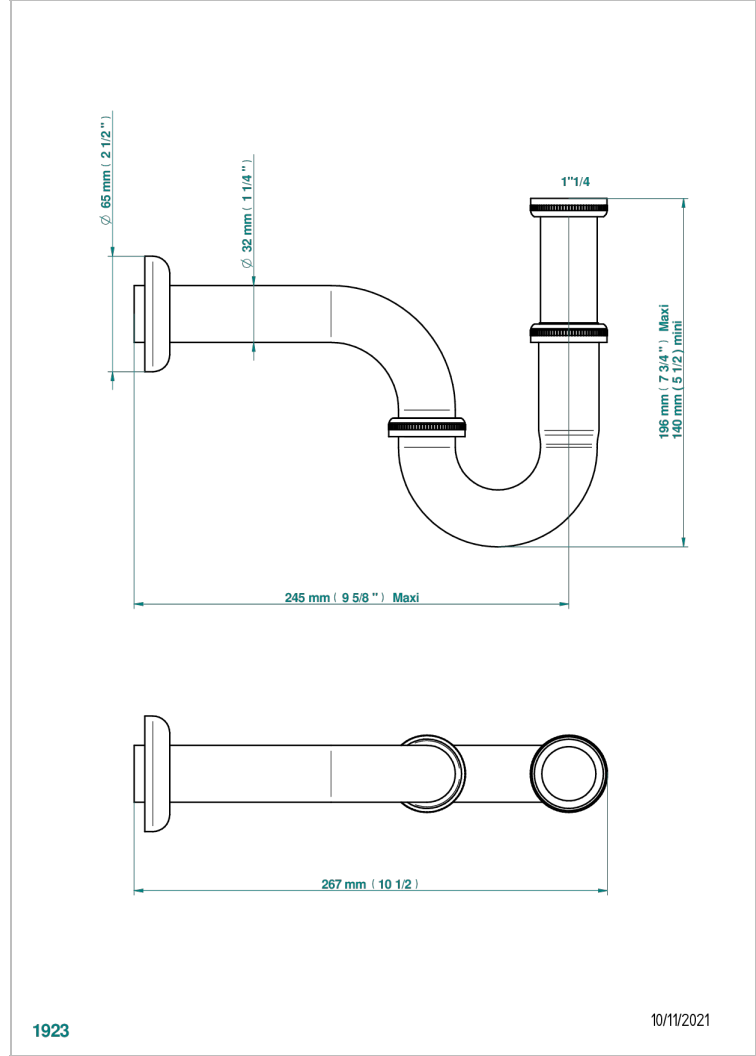

Heavy cast brass adjustable P-trap with cleanout plug 1 1/4" - 1 1/4" 17 gauge

1923

10/11/2021

## CHARACTERISTIC

- Venice
- Heavy cast brass adjustable P-trap with cleanout plug 1 1/4" - 1 1/4" 17 gauge