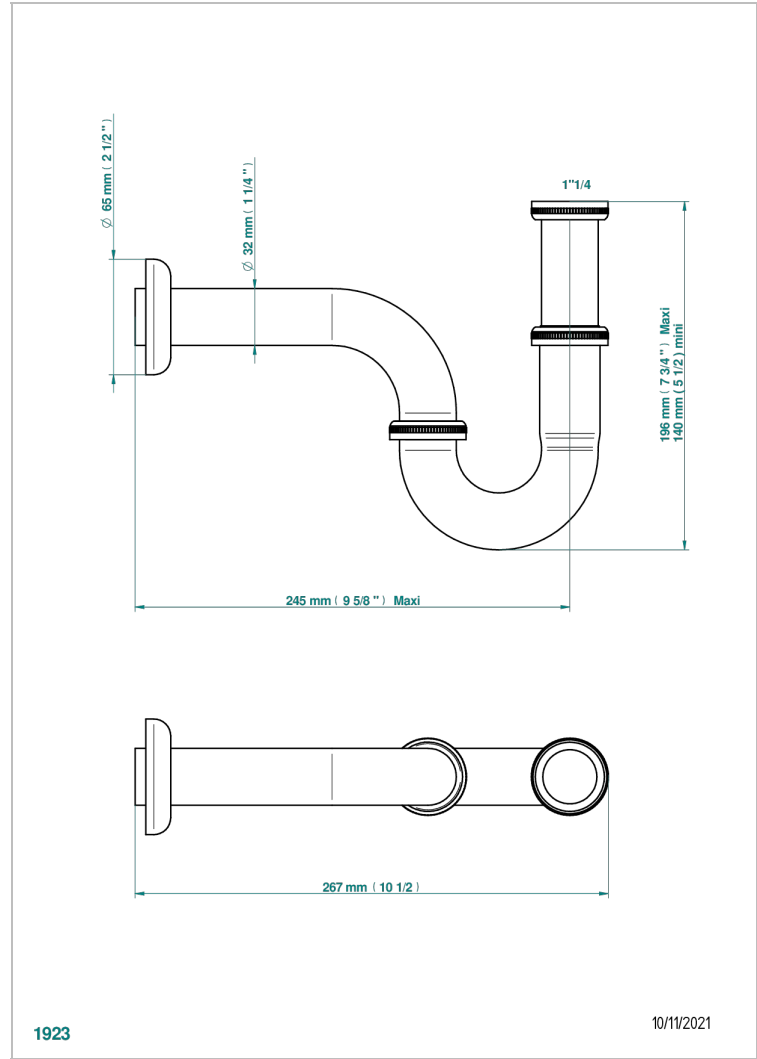

# SULLY LAPIS LAZULI

A1W-315L/US

Heavy cast brass adjustable P-trap with cleanout plug 1 1/4" - 1 1/4" 17 gauge

THG<sup>®</sup>  
PARIS

1923

10/11/2021

## CHARACTERISTIC

- Sully Lapis Lazuli
- Heavy cast brass adjustable P-trap with cleanout plug 1 1/4" - 1 1/4" 17 gauge

Umber PVD - H66