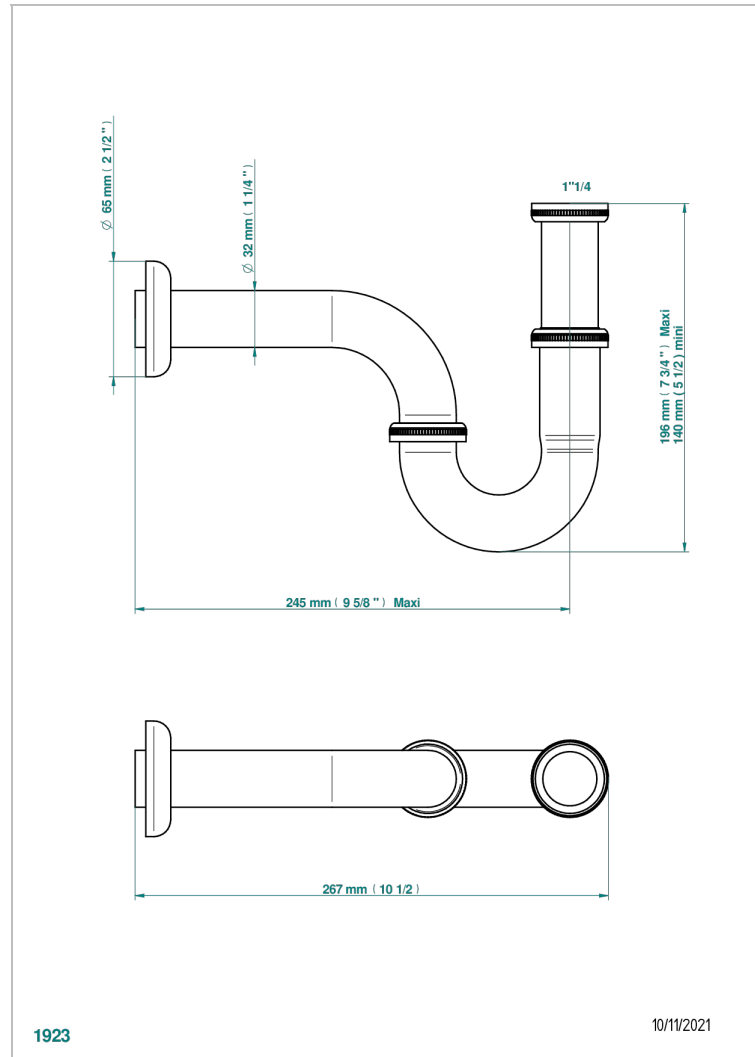

CHEVERNY RED JASPER

A1U-315L/US

Heavy cast brass adjustable P-trap with cleanout plug 1 1/4" - 1 1/4" 17 gauge

THG[®]
PARIS

CHARACTERISTIC

- Cheverny red Jasper
- Heavy cast brass adjustable P-trap with cleanout plug 1 1/4" - 1 1/4" 17 gauge

Umber PVD - H66