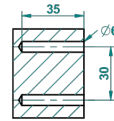

19227

04/12/2015

CHARACTERISTIC

- Pure
- Wall mounted toilet brush holder

AVAILABLE FINITIONS

Black ceram - D30
Blush PVD - H62
Brass color PVD - H49
Brown bronze color PVD - F33
Chrome polished - A02
Chrome polished / gold polished - G02

Copper antique matt, coated - H07
Gold color PVD - H52
Gold mat - F07
Gold polished - F01
Graphite PVD - H64
Light coated bronze - D01

Matt Umber PVD - H67
Matt blush PVD - H60
Matt brass color PVD - H50
Matt brown bronze color PVD - F34
Matt chrome (American satin) - C02
Matt gold color PVD - H53

Matt graphite PVD - H65
Matt nickel (American satin) - C01
Matt nickel color PVD - H56
Nickel antique / Sovereign - H28
Nickel color PVD - H55
Nickel polished - B01

Soft gold - F30
Soft matt gold - F31
Umber PVD - H66