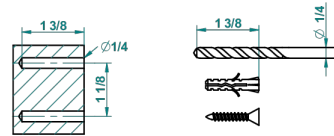

19227

04/12/2015

CHARACTERISTIC

- Pure
- Wall mounted toilet brush holder

AVAILABLE FINITIONS

Black ceram - D30
Blush PVD - H62
Brass color PVD - H49
Brown bronze color PVD - F33
Chrome polished - A02
Chrome polished / gold polished - G02

Copper antique matt, coated - H07
Gold color PVD - H52
Gold mat - F07
Gold polished - F01
Graphite PVD - H64
Light coated bronze - D01

Matt Umber PVD - H67
Matt blush PVD - H60
Matt brass color PVD - H50
Matt brown bronze color PVD - F34
Matt chrome (American satin) - C02
Matt gold color PVD - H53

Matt graphite PVD - H65
Matt nickel (American satin) - C01
Matt nickel color PVD - H56
Nickel antique / Sovereign - H28
Nickel color PVD - H55
Nickel polished - B01

Soft gold - F30
Soft matt gold - F31
Umber PVD - H66