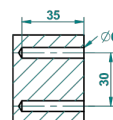

PROFIL BLACK ONYX WITH LEVER HANDLES

A6P-4720

Wall mounted toilet brush holder

19227

04/12/2015

CHARACTERISTIC

- Profil Black Onyx with lever handles
- Wall mounted toilet brush holder

AVAILABLE FINITIONS

Black ceram - D30

Blush PVD - H62

Brass color PVD - H49

Brown bronze color PVD - F33

Chrome polished - A02

Chrome polished / gold polished - G02

Copper antique matt, coated - H07

Gold color PVD - H52

Gold mat - F07

Gold polished - F01

Graphite PVD - H64

Light coated bronze - D01

Matt Umber PVD - H67

Matt blush PVD - H60

Matt brass color PVD - H50

Matt brown bronze color PVD - F34

Matt chrome (American satin) - C02

Matt gold color PVD - H53

Matt graphite PVD - H65

Matt nickel (American satin) - C01

Matt nickel color PVD - H56

Nickel antique / Sovereign - H28

Nickel color PVD - H55

Nickel polished - B01

Soft gold - F30

Soft matt gold - F31

Umber PVD - H66