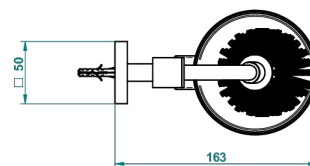

PROFIL BLACK ONYX WITH LEVER HANDLES

A6P-4720

Wall mounted toilet brush holder

19227

04/12/2015

CHARACTERISTIC

- Profil Black Onyx with lever handles
- Wall mounted toilet brush holder

AVAILABLE FINITIONS

Black ceram - D30

Blush PVD - H62

Brass color PVD - H49

Brown bronze color PVD - F33

Chrome polished - A02

Chrome polished / gold polished - G02

Copper antique matt, coated - H07

Gold color PVD - H52

Gold mat - F07

Gold polished - F01

Graphite PVD - H64

Light coated bronze - D01

Matt Umber PVD - H67

Matt blush PVD - H60

Matt brass color PVD - H50

Matt brown bronze color PVD - F34

Matt chrome (American satin) - C02

Matt gold color PVD - H53

Matt graphite PVD - H65

Matt nickel (American satin) - C01

Matt nickel color PVD - H56

Nickel antique / Sovereign - H28

Nickel color PVD - H55

Nickel polished - B01

Soft gold - F30

Soft matt gold - F31

Umber PVD - H66