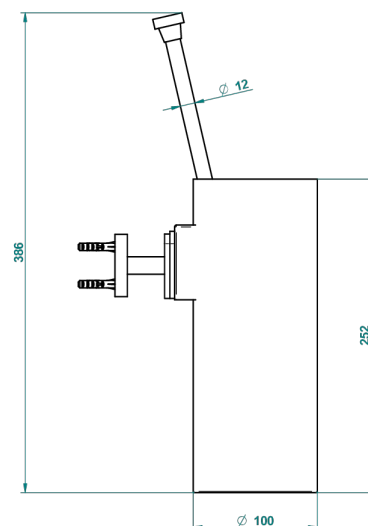

PROFIL BLACK ONYX WITH LEVER HANDLES

A6P-4720

Wall mounted toilet brush holder

19227

04/12/2015

CHARACTERISTIC

- Profil Black Onyx with lever handles
- Wall mounted toilet brush holder

AVAILABLE FINITIONS

Black ceram - D30

Blush PVD - H62

Brass color PVD - H49

Brown bronze color PVD - F33

Chrome polished - A02

Chrome polished / gold polished - G02

Copper antique matt, coated - H07

Gold color PVD - H52

Gold mat - F07

Gold polished - F01

Graphite PVD - H64

Light coated bronze - D01

Matt Umber PVD - H67

Matt blush PVD - H60

Matt brass color PVD - H50

Matt brown bronze color PVD - F34

Matt chrome (American satin) - C02

Matt gold color PVD - H53

Matt graphite PVD - H65

Matt nickel (American satin) - C01

Matt nickel color PVD - H56

Nickel antique / Sovereign - H28

Nickel color PVD - H55

Nickel polished - B01

Soft gold - F30

Soft matt gold - F31

Umber PVD - H66