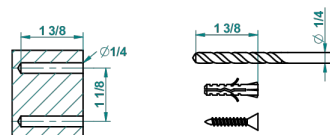

PROFIL BLACK ONYX WITH LEVER HANDLES

A6P-4720

Wall mounted toilet brush holder

19227

04/12/2015

CHARACTERISTIC

- Profil Black Onyx with lever handles
- Wall mounted toilet brush holder

AVAILABLE FINITIONS

Black ceram - D30

Blush PVD - H62

Brass color PVD - H49

Brown bronze color PVD - F33

Chrome polished - A02

Chrome polished / gold polished - G02

Copper antique matt, coated - H07

Gold color PVD - H52

Gold mat - F07

Gold polished - F01

Graphite PVD - H64

Light coated bronze - D01

Matt Umber PVD - H67

Matt blush PVD - H60

Matt brass color PVD - H50

Matt brown bronze color PVD - F34

Matt chrome (American satin) - C02

Matt gold color PVD - H53

Matt graphite PVD - H65

Matt nickel (American satin) - C01

Matt nickel color PVD - H56

Nickel antique / Sovereign - H28

Nickel color PVD - H55

Nickel polished - B01

Soft gold - F30

Soft matt gold - F31

Umber PVD - H66