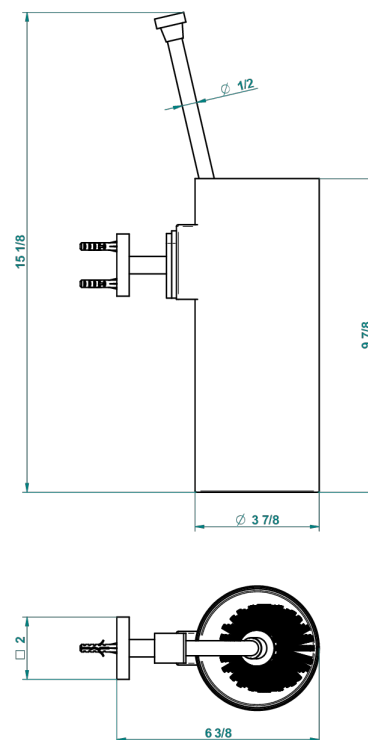

PROFIL BLACK ONYX WITH LEVER HANDLES

A6P-4720

Wall mounted toilet brush holder

19227

04/12/2015

CHARACTERISTIC

- Profil Black Onyx with lever handles
- Wall mounted toilet brush holder

AVAILABLE FINITIONS

Black ceram - D30

Blush PVD - H62

Brass color PVD - H49

Brown bronze color PVD - F33

Chrome polished - A02

Chrome polished / gold polished - G02

Copper antique matt, coated - H07

Gold color PVD - H52

Gold mat - F07

Gold polished - F01

Graphite PVD - H64

Light coated bronze - D01

Matt Umber PVD - H67

Matt blush PVD - H60

Matt brass color PVD - H50

Matt brown bronze color PVD - F34

Matt chrome (American satin) - C02

Matt gold color PVD - H53

Matt graphite PVD - H65

Matt nickel (American satin) - C01

Matt nickel color PVD - H56

Nickel antique / Sovereign - H28

Nickel color PVD - H55

Nickel polished - B01

Soft gold - F30

Soft matt gold - F31

Umber PVD - H66