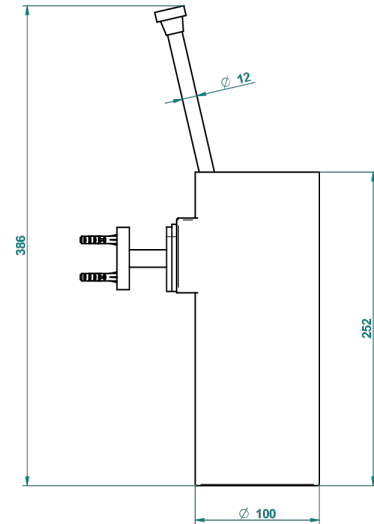

PROFIL LALIQUE CLEAR CRYSTAL

A6G-4720

Wall mounted toilet brush holder

THG®
PARIS

19227

04/12/2015

CHARACTERISTIC

- Profil Lalique Clear crystal
- Wall mounted toilet brush holder

AVAILABLE FINITIONS

Black ceram - D30
Blush PVD - H62
Brass color PVD - H49
Brown bronze color PVD - F33
Chrome polished - A02
Chrome polished / gold polished - G02

Copper antique matt, coated - H07
Gold color PVD - H52
Gold mat - F07
Gold polished - F01
Graphite PVD - H64
Light coated bronze - D01

Matt Umber PVD - H67
Matt blush PVD - H60
Matt brass color PVD - H50
Matt brown bronze color PVD - F34
Matt chrome (American satin) - C02
Matt gold color PVD - H53

Matt graphite PVD - H65
Matt nickel (American satin) - C01
Matt nickel color PVD - H56
Nickel antique / Sovereign - H28
Nickel color PVD - H55
Nickel polished - B01

Soft gold - F30
Soft matt gold - F31
Umber PVD - H66