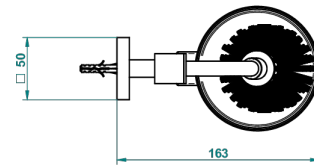

PROFIL LALIQUE CLEAR CRYSTAL

A6G-4720

Wall mounted toilet brush holder

THG®
PARIS

19227

04/12/2015

CHARACTERISTIC

- Profil Lalique Clear crystal
- Wall mounted toilet brush holder

AVAILABLE FINITIONS

Black ceram - D30
Blush PVD - H62
Brass color PVD - H49
Brown bronze color PVD - F33
Chrome polished - A02
Chrome polished / gold polished - G02

Copper antique matt, coated - H07
Gold color PVD - H52
Gold mat - F07
Gold polished - F01
Graphite PVD - H64
Light coated bronze - D01

Matt Umber PVD - H67
Matt blush PVD - H60
Matt brass color PVD - H50
Matt brown bronze color PVD - F34
Matt chrome (American satin) - C02
Matt gold color PVD - H53

Matt graphite PVD - H65
Matt nickel (American satin) - C01
Matt nickel color PVD - H56
Nickel antique / Sovereign - H28
Nickel color PVD - H55
Nickel polished - B01

Soft gold - F30
Soft matt gold - F31
Umber PVD - H66