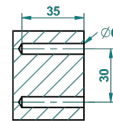

PROFIL LALIQUE CLEAR CRYSTAL

A6G-4720

Wall mounted toilet brush holder

THG®
PARIS

19227

04/12/2015

CHARACTERISTIC

- Profil Lalique Clear crystal
- Wall mounted toilet brush holder

AVAILABLE FINITIONS

Black ceram - D30
Blush PVD - H62
Brass color PVD - H49
Brown bronze color PVD - F33
Chrome polished - A02
Chrome polished / gold polished - G02

Copper antique matt, coated - H07
Gold color PVD - H52
Gold mat - F07
Gold polished - F01
Graphite PVD - H64
Light coated bronze - D01

Matt Umber PVD - H67
Matt blush PVD - H60
Matt brass color PVD - H50
Matt brown bronze color PVD - F34
Matt chrome (American satin) - C02
Matt gold color PVD - H53

Matt graphite PVD - H65
Matt nickel (American satin) - C01
Matt nickel color PVD - H56
Nickel antique / Sovereign - H28
Nickel color PVD - H55
Nickel polished - B01

Soft gold - F30
Soft matt gold - F31
Umber PVD - H66