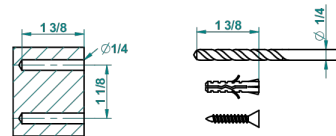

PROFIL LALIQUE CLEAR CRYSTAL

A6G-4720

Wall mounted toilet brush holder

THG®
PARIS

19227

04/12/2015

CHARACTERISTIC

- Profil Laliqe Clear crystal
- Wall mounted toilet brush holder

AVAILABLE FINITIONS

Black ceram - D30

Blush PVD - H62

Brass color PVD - H49

Brown bronze color PVD - F33

Chrome polished - A02

Chrome polished / gold polished - G02

Copper antique matt, coated - H07

Gold color PVD - H52

Gold mat - F07

Gold polished - F01

Graphite PVD - H64

Light coated bronze - D01

Matt Umber PVD - H67

Matt blush PVD - H60

Matt brass color PVD - H50

Matt brown bronze color PVD - F34

Matt chrome (American satin) - C02

Matt gold color PVD - H53

Matt graphite PVD - H65

Matt nickel (American satin) - C01

Matt nickel color PVD - H56

Nickel antique / Sovereign - H28

Nickel color PVD - H55

Nickel polished - B01

Soft gold - F30

Soft matt gold - F31

Umber PVD - H66