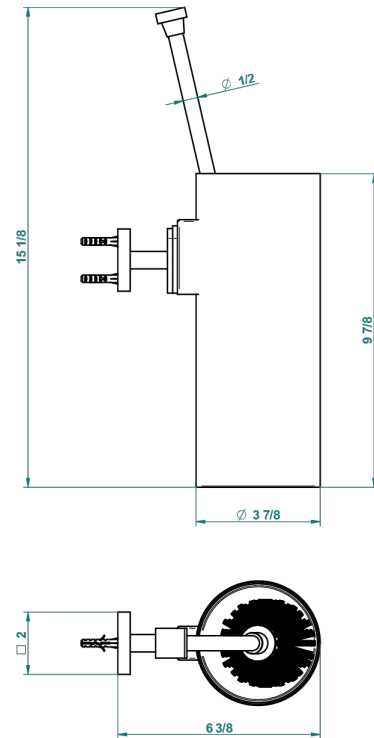

PROFIL LALIQUE CLEAR CRYSTAL

A6G-4720

Wall mounted toilet brush holder

THG®
PARIS

19227

04/12/2015

CHARACTERISTIC

- Profil Laliqe Clear crystal
- Wall mounted toilet brush holder

AVAILABLE FINITIONS

Black ceram - D30

Blush PVD - H62

Brass color PVD - H49

Brown bronze color PVD - F33

Chrome polished - A02

Chrome polished / gold polished - G02

Copper antique matt, coated - H07

Gold color PVD - H52

Gold mat - F07

Gold polished - F01

Graphite PVD - H64

Light coated bronze - D01

Matt Umber PVD - H67

Matt blush PVD - H60

Matt brass color PVD - H50

Matt brown bronze color PVD - F34

Matt chrome (American satin) - C02

Matt gold color PVD - H53

Matt graphite PVD - H65

Matt nickel (American satin) - C01

Matt nickel color PVD - H56

Nickel antique / Sovereign - H28

Nickel color PVD - H55

Nickel polished - B01

Soft gold - F30

Soft matt gold - F31

Umber PVD - H66