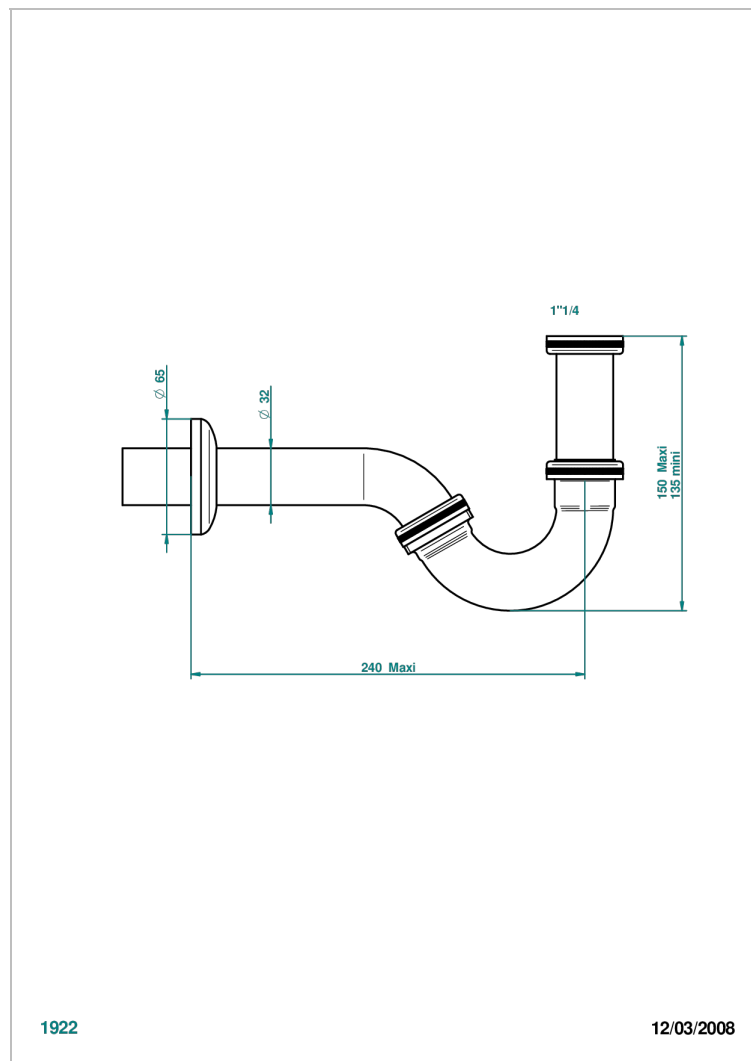

G00-315B

Adjustable "p" trap - shallow

1922

12/03/2008

CHARACTERISTIC

- General Products
- Adjustable "p" trap - shallow

AVAILABLE FINITIONS

Black ceram - D30
Blush PVD - H62
Brass color PVD - H49
Brown bronze color PVD - F33
Chrome polished - A02
Chrome polished / gold polished - G02