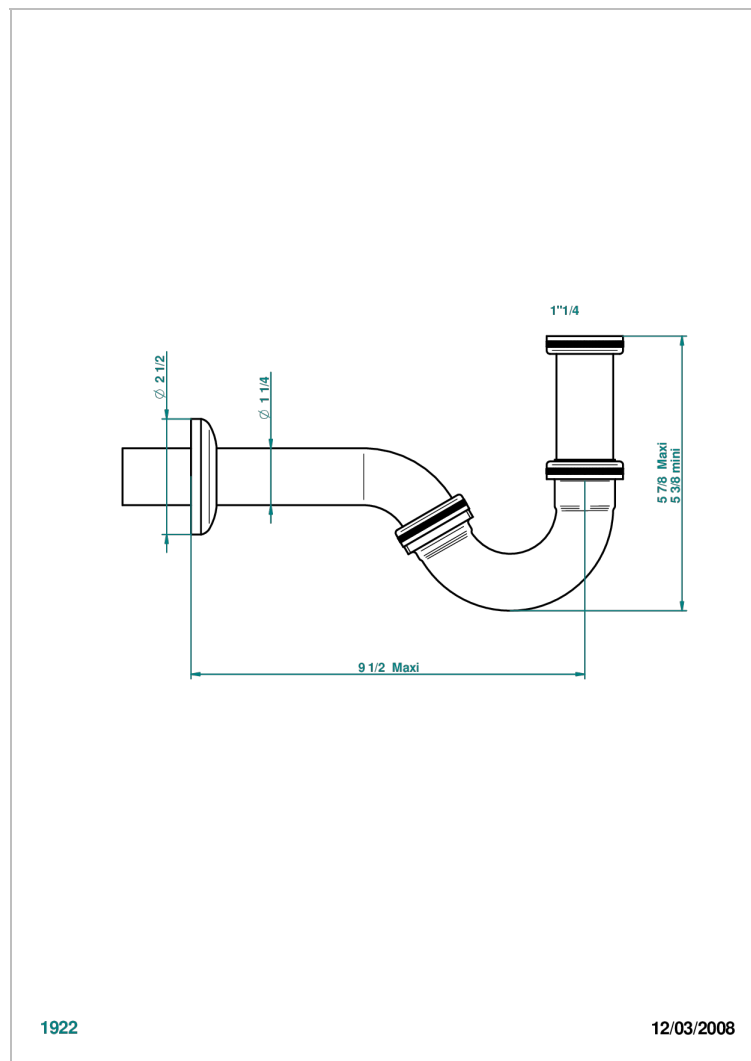

G00-315B

Adjustable "p" trap - shallow

1922

12/03/2008

CHARACTERISTIC

- General Products
- Adjustable "p" trap - shallow

AVAILABLE FINITIONS

Black ceram - D30
Blush PVD - H62
Brass color PVD - H49
Brown bronze color PVD - F33
Chrome polished - A02
Chrome polished / gold polished - G02