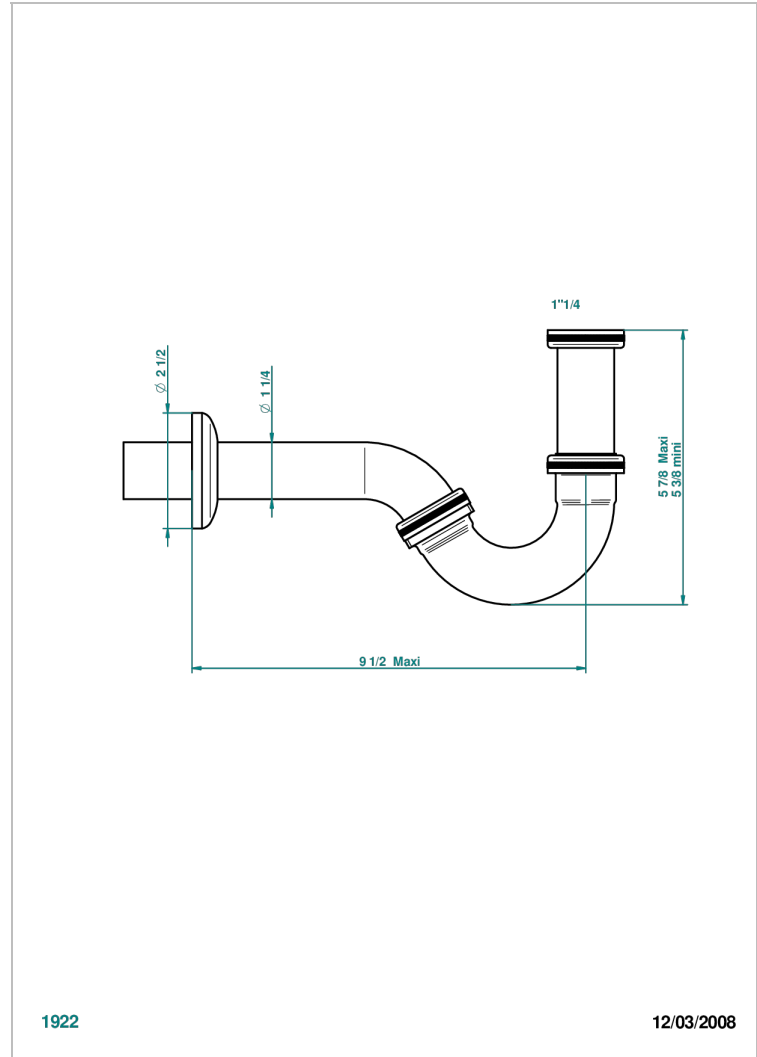

# GENERAL ITEMS

G00-315B

Adjustable "P" trap, shallow

## CHARACTERISTIC

- General Items
- Adjustable "P" trap, shallow