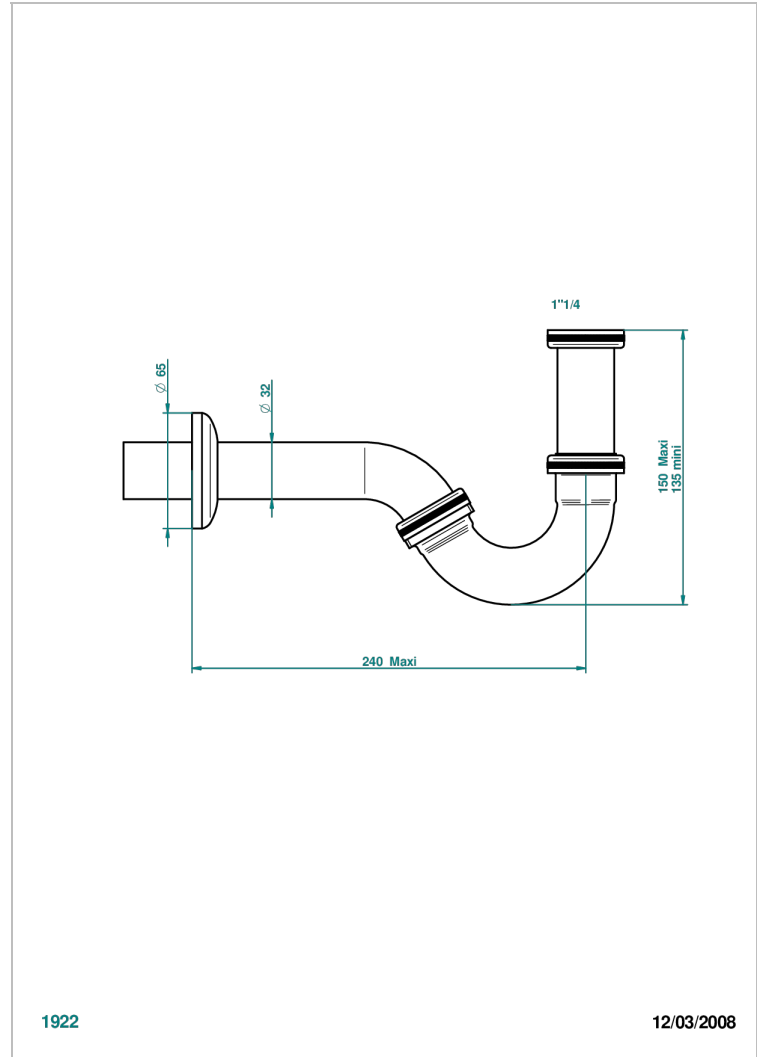

GENERAL ITEMS

G00-315B

Adjustable "P" trap, shallow

1922

12/03/2008

CHARACTERISTIC

- General Items
- Adjustable "P" trap, shallow

AVAILABLE FINITIONS