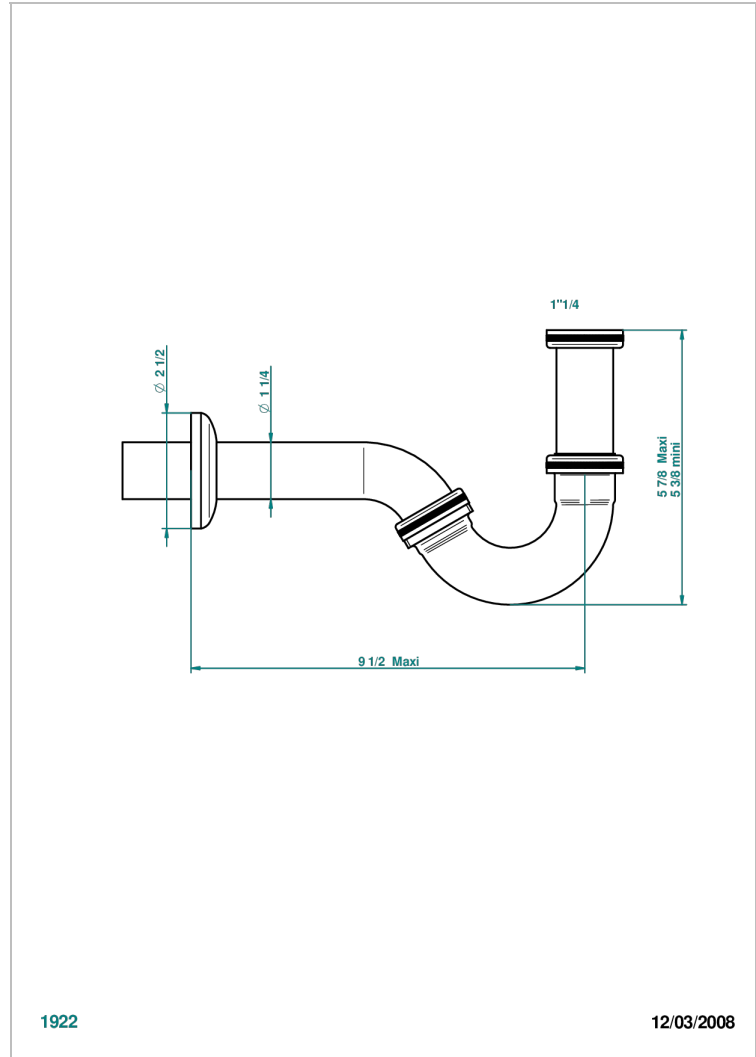

GENERAL ITEMS

G00-315B

Adjustable "P" trap, shallow

1922

12/03/2008

CHARACTERISTIC

- General Items
- Adjustable "P" trap, shallow

AVAILABLE FINITIONS