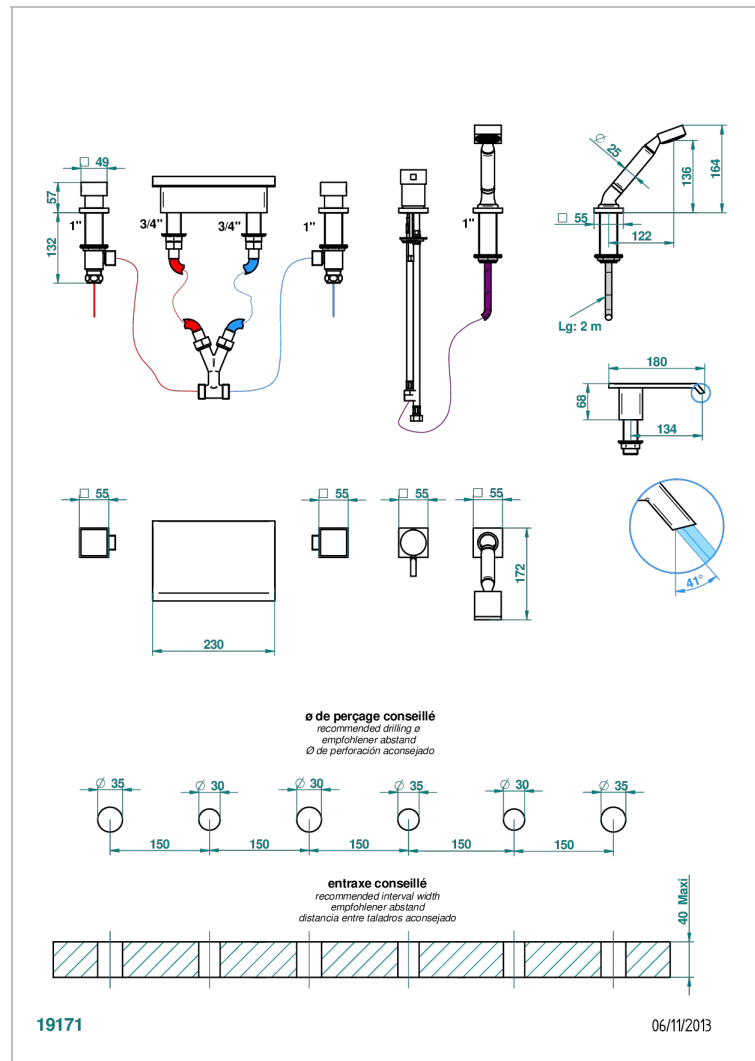

Rim mounted bath/shower mixer set with a 230 mm Waterfall spout, connection kit and hoses, 2 x 3/4" valves, rim mounted ceramic mixer tap & rim mounted handshower set

### CHARACTERISTIC

- Niagara
- Rim mounted bath/shower mixer set with a 230 mm Waterfall spout, connection kit and hoses, 2 x 3/4" valves, rim mounted ceramic mixer tap & rim mounted handshower set