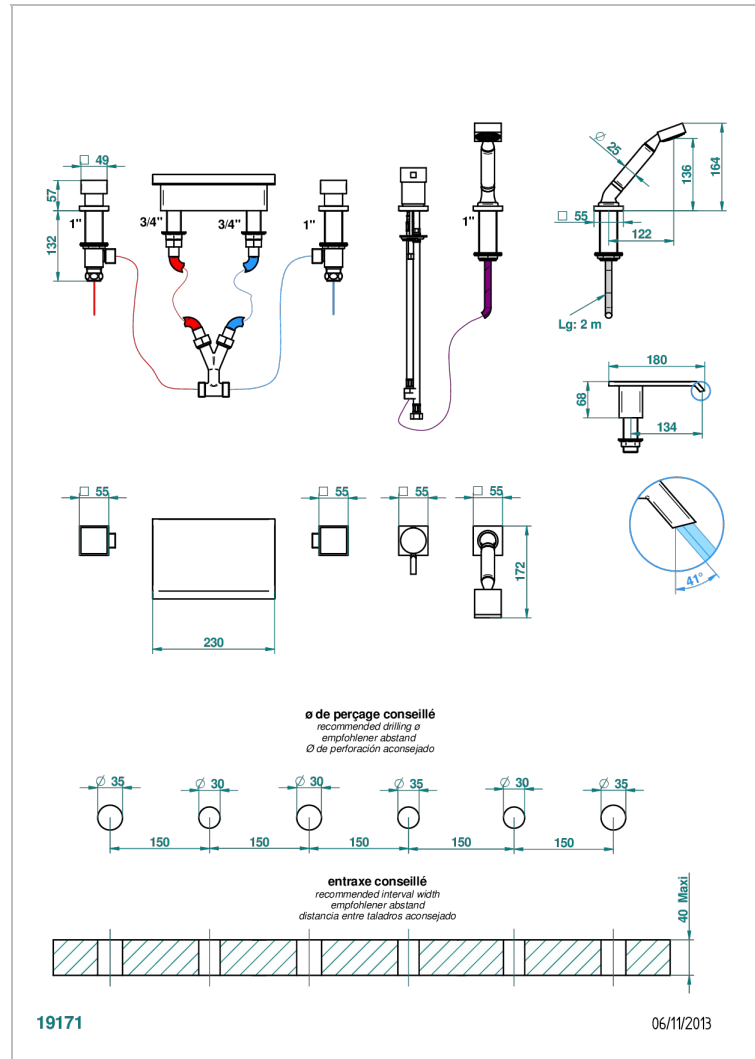

Rim mounted bath/shower mixer set with a 230 mm Waterfall spout, connection kit and hoses, 2 x 3/4" valves, rim mounted ceramic mixer tap & rim mounted handshower set

CHARACTERISTIC

- Niagara
- Rim mounted bath/shower mixer set with a 230 mm Waterfall spout, connection kit and hoses, 2 x 3/4" valves, rim mounted ceramic mixer tap & rim mounted handshower set