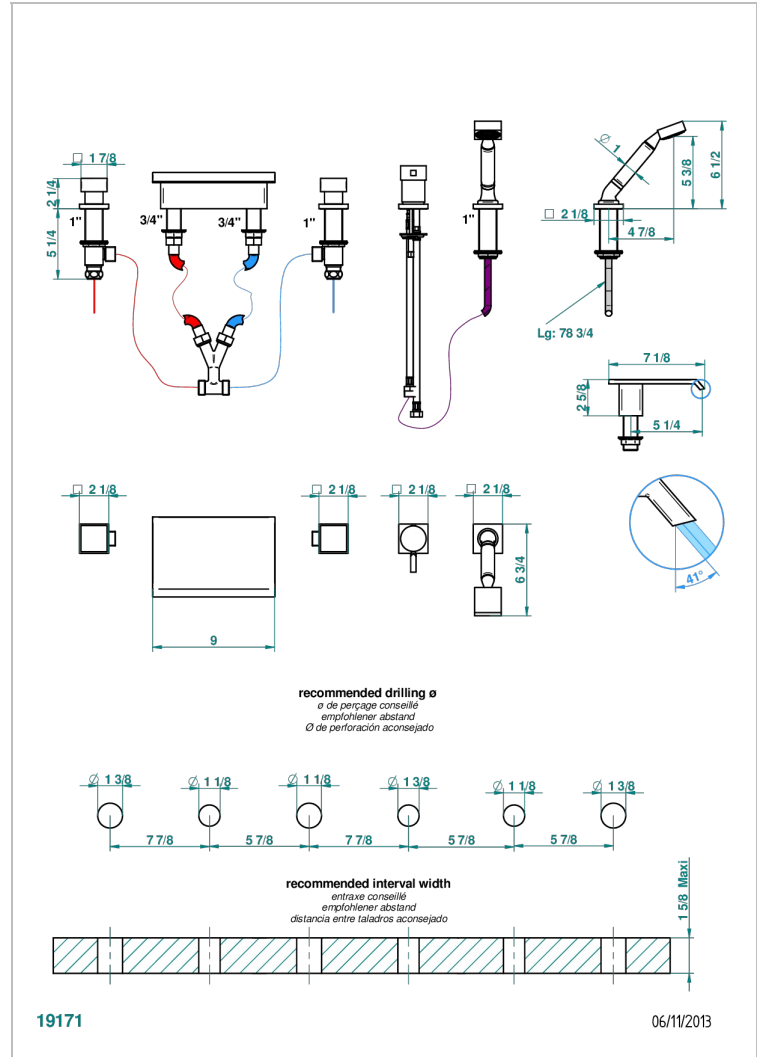

Rim mounted bath/shower mixer set with a 230 mm Waterfall spout, connection kit and hoses, 2 x 3/4" valves, rim mounted ceramic mixer tap & rim mounted handshower set

CHARACTERISTIC

- Niagara
- Rim mounted bath/shower mixer set with a 230 mm Waterfall spout, connection kit and hoses, 2 x 3/4" valves, rim mounted ceramic mixer tap & rim mounted handshower set

AVAILABLE FINITIONS

- | | | | | |
|------------------------------|-----------------------------------|----------------------------------|--|--|
| Antique nickel - H28 | Graphite PVD - H64 | Matt gold - F07 | Polished chrome (color finish) - A02 | Umber PVD - H66 |
| Black ceram - D30 | Matt Umber PVD - H67 | Matt gold color PVD - H53 | Polished chrome / Polished gold (color finish) - G02 | Varnished matt antique red copper (color finish) - H07 |
| Blush PVD - H62 | Matt blush PVD - H60 | Matt graphite PVD - H65 | Polished gold (color finish) - F01 | |
| Brass color PVD - H49 | Matt brass color PVD - H50 | Matt nickel (color finish) - C01 | Polished nickel - B01 | |
| Brown bronze color PVD - F33 | Matt brown bronze color PVD - F34 | Matt nickel color PVD - H56 | Soft gold - F30 | |
| Gold color PVD - H52 | Matt chrome - C02 | Nickel color PVD - H55 | Soft matt gold - F31 | |