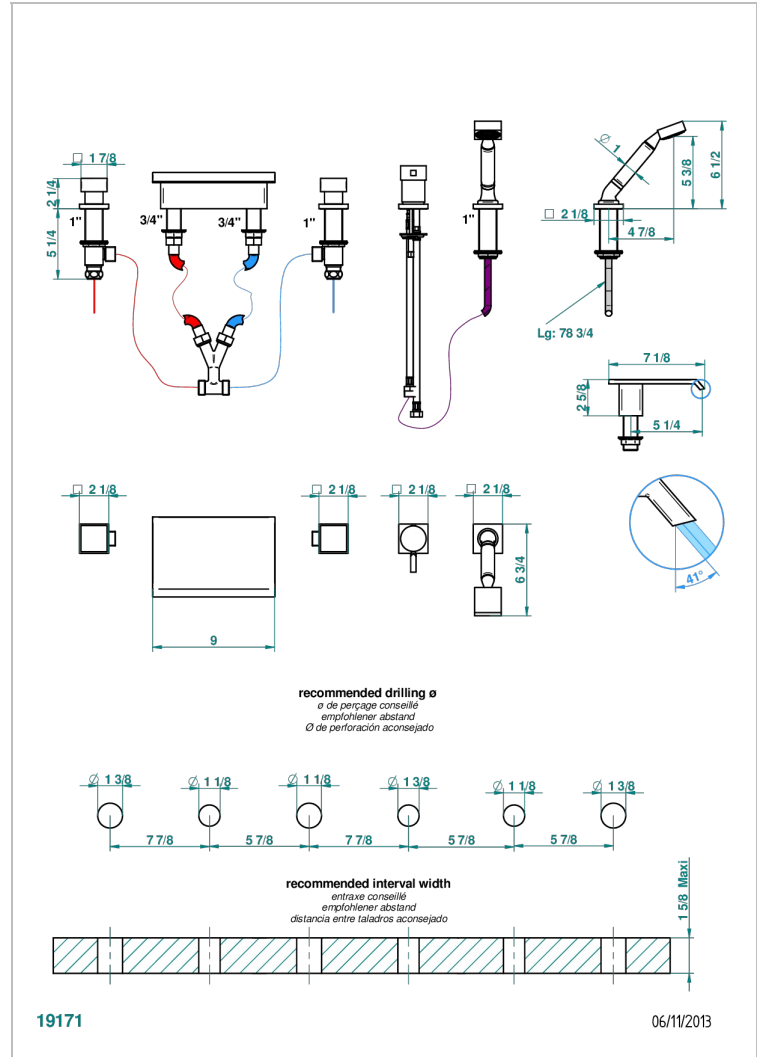

Rim mounted bath/shower mixer set with a 230 mm Waterfall spout, connection kit and hoses, 2 x 3/4" valves, rim mounted ceramic mixer tap & rim mounted handshower set

### CHARACTERISTIC

- Niagara
- Rim mounted bath/shower mixer set with a 230 mm Waterfall spout, connection kit and hoses, 2 x 3/4" valves, rim mounted ceramic mixer tap & rim mounted handshower set