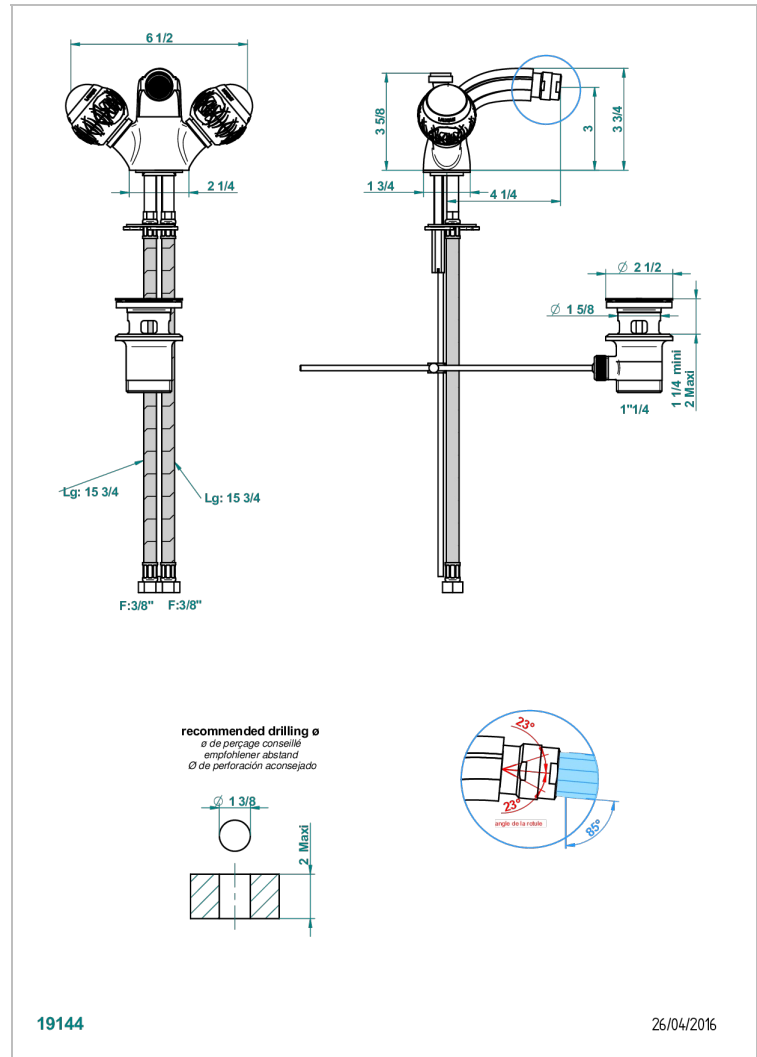

PANTHERE BLACK CRYSTAL

A2K-3202

1-hole bidet mixer with swivel jet handshower with waste

THG[®]
PARIS

CHARACTERISTIC

- ACS : 17ACCLY613
- NF : NF EN 200 - IA - Chrome

STANDARDS

AVAILABLE FINITIONS

Soft matt gold - F31
Umber PVD - H66
Varnished matt antique red copper (color finish) - H07

TECHNICAL SPECS

- Recommandé : 3 bars (max. 5 bars) - Advised : 43,5 psi (max. 72 psi)
- 15 l/min à 3 bars (4 gpm at 43.5 psi)