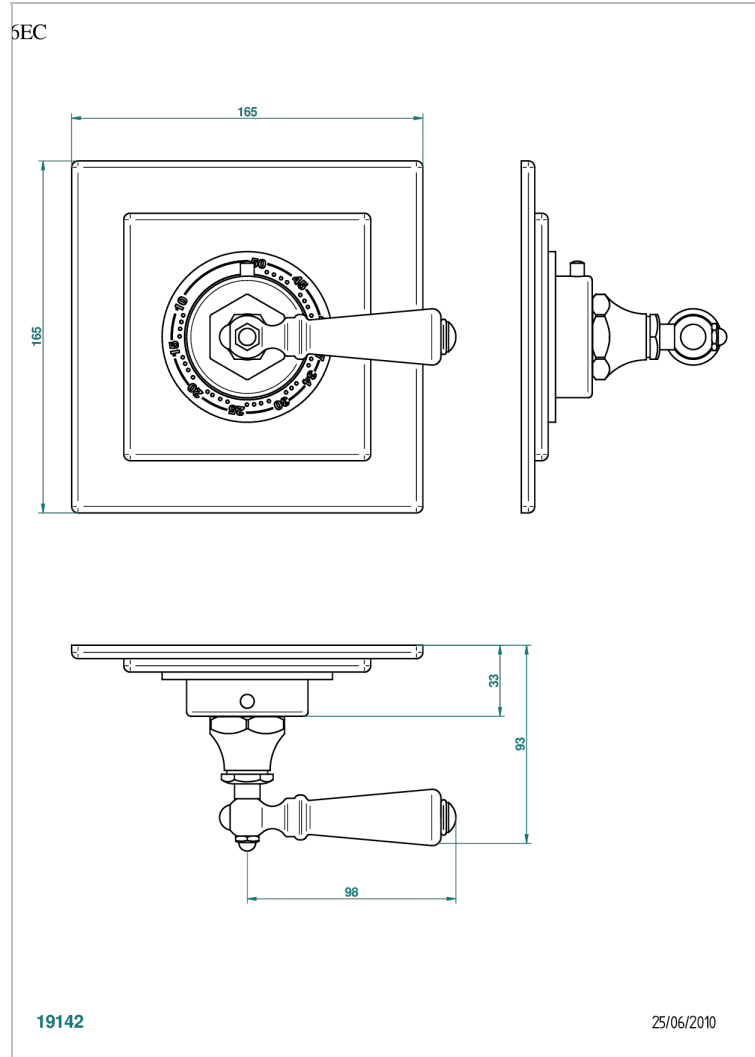

CHARLESTON WITH LEVER

G75-15EN16EC

Trim for Eurotherm thermostat n° 8105N, 8200N, 8300

CHARACTERISTIC

- Charleston with lever
- Trim for Eurotherm thermostat n° 8105N, 8200N, 8300

RELATED SKU'S

- Ref. G00-8105N 1/2" Eurotherm thermostat, 40 l/min with wax cartridge
- Ref. G00-8200N 3/4" Eurotherm thermostat, 80 l/min

AVAILABLE FINITIONS

Antique nickel - H28
Black ceram - D30
Blush PVD - H62
Brass color PVD - H49
Brown bronze color PVD - F33
Gold color PVD - H52

Graphite PVD - H64
Lacquered light bronze - D01
Matt Umber PVD - H67
Matt blush PVD - H60
Matt brass color PVD - H50
Matt brown bronze color PVD - F34