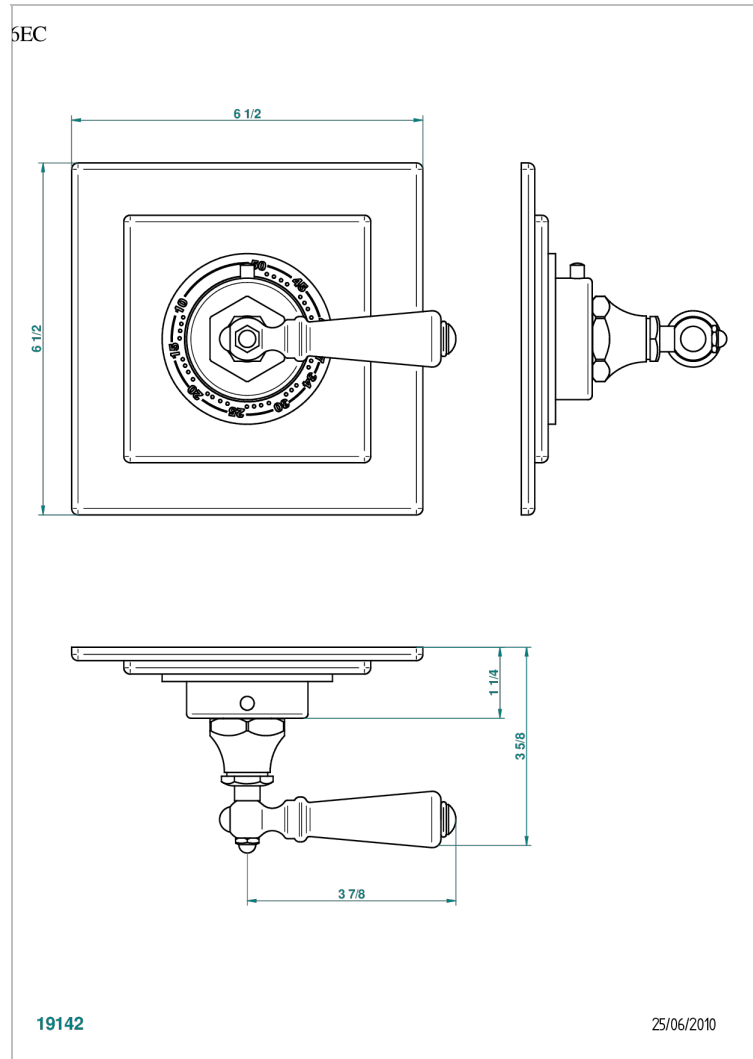

# CHARLESTON WITH LEVER

G75-15EN16EC

Trim for Eurotherm thermostat n° 8105N, 8200N, 8300

## CHARACTERISTIC

- Charleston with lever
- Trim for Eurotherm thermostat n° 8105N, 8200N, 8300

## RELATED SKU'S

- Ref. G00-8105N 1/2" Eurotherm thermostat, 40 l/min with wax cartridge
- Ref. G00-8200N 3/4" Eurotherm thermostat, 80 l/min