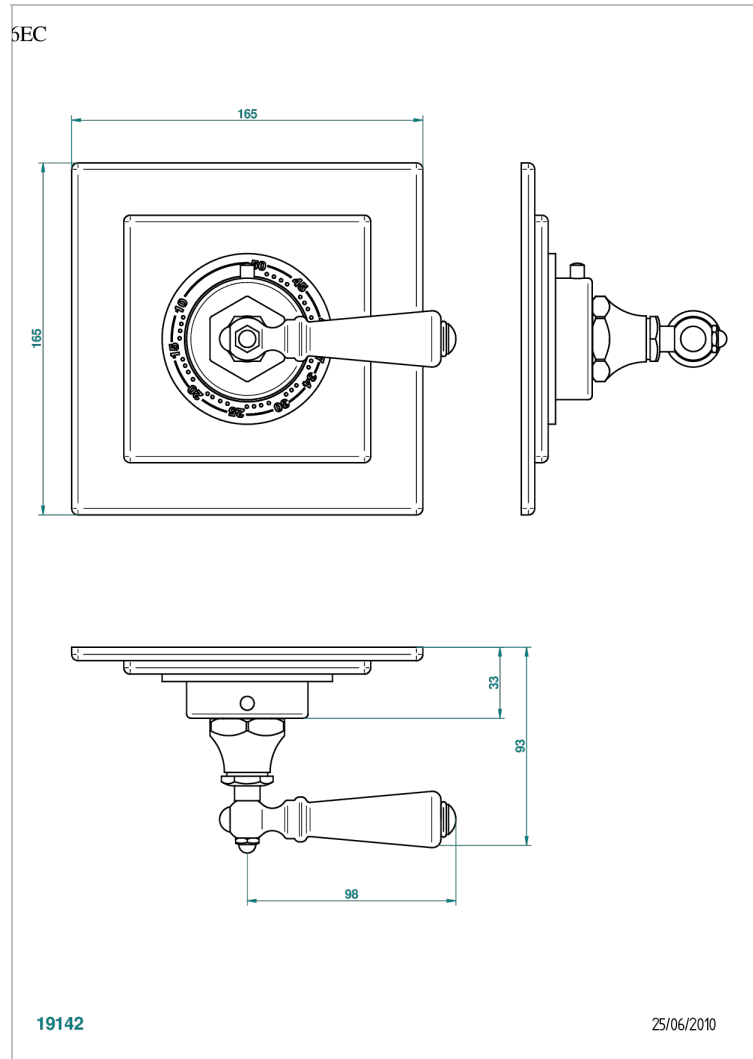

# CHARLESTON WITH LEVER

G75-15EN16EC

Trim for Eurotherm thermostat n° 8105N, 8200N, 8300

## CHARACTERISTIC

- Charleston with lever
- Trim for Eurotherm thermostat n° 8105N, 8200N, 8300

## RELATED SKU'S

- Ref. G00-8105N 1/2" Eurotherm thermostat, 40 l/min with wax cartridge
- Ref. G00-8200N 3/4" Eurotherm thermostat, 80 l/min