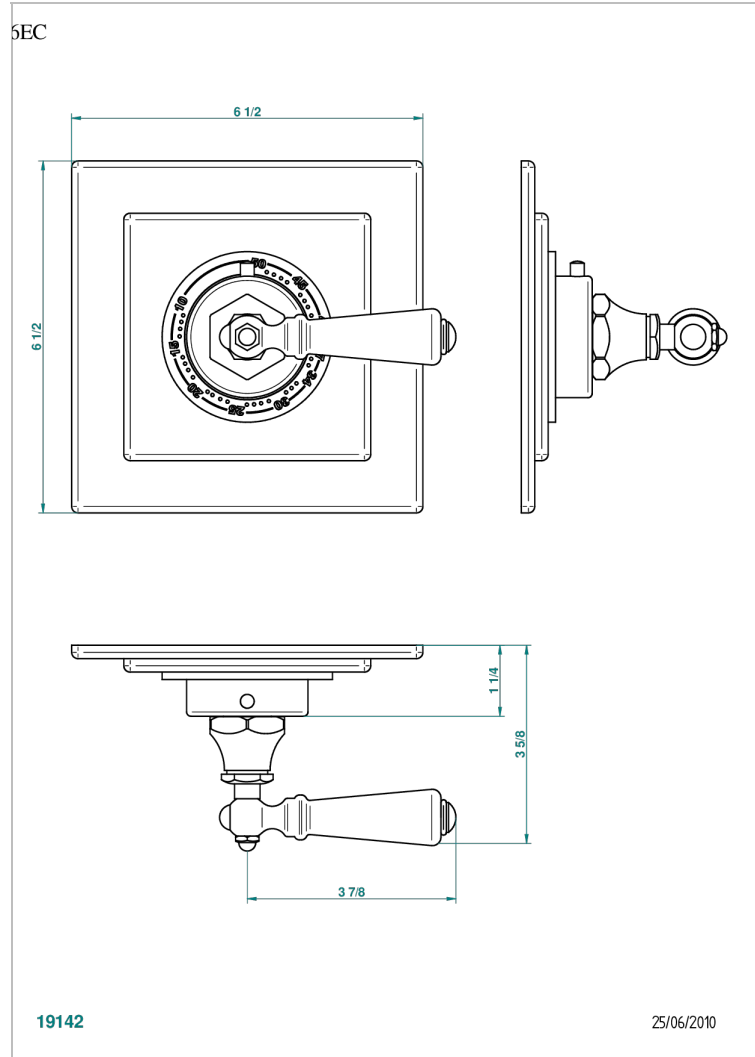

CHARLESTON WITH LEVER

G75-15EN16EC

Trim for Eurotherm thermostat n° 8105N, 8200N, 8300

CHARACTERISTIC

- Charleston with lever
- Trim for Eurotherm thermostat n° 8105N, 8200N, 8300

RELATED SKU'S

- Ref. G00-8105N 1/2" Eurotherm thermostat, 40 l/min with wax cartridge
- Ref. G00-8200N 3/4" Eurotherm thermostat, 80 l/min