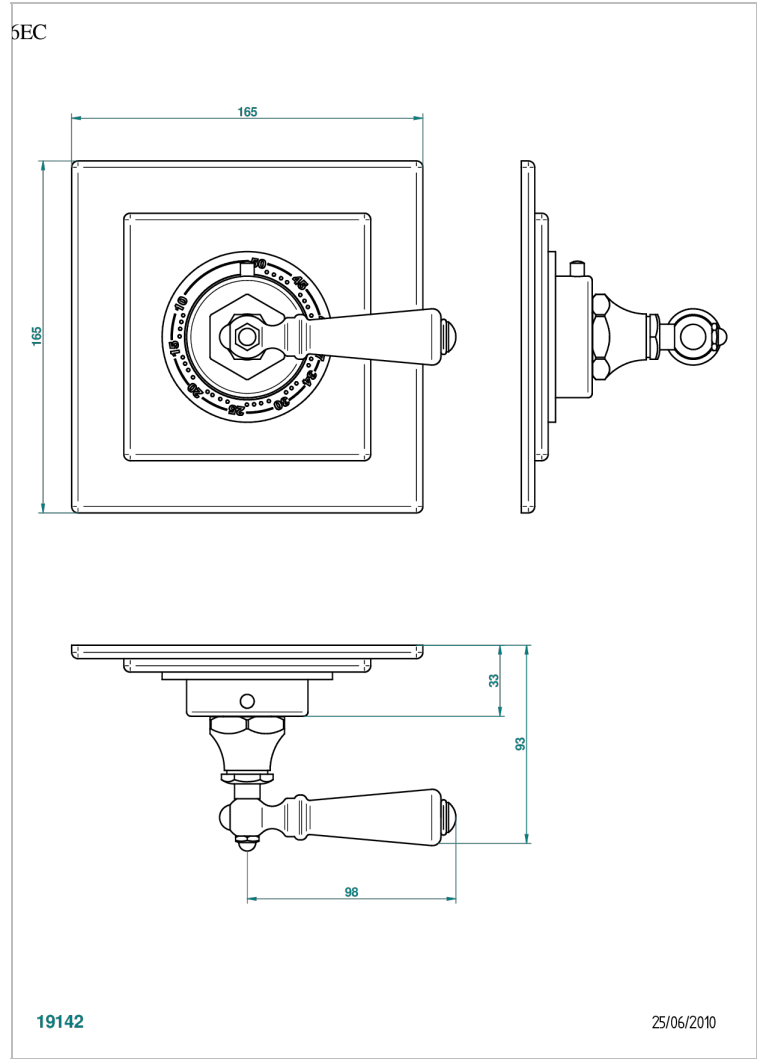

# 1900 WITH LEVER HANDLES

G28-15EN16EC

Trim plate and handle for eurotherm valve 8200/us & 8300/us

## CHARACTERISTIC

- 1900 with lever handles
- Trim plate and handle for eurotherm valve 8200/us & 8300/us