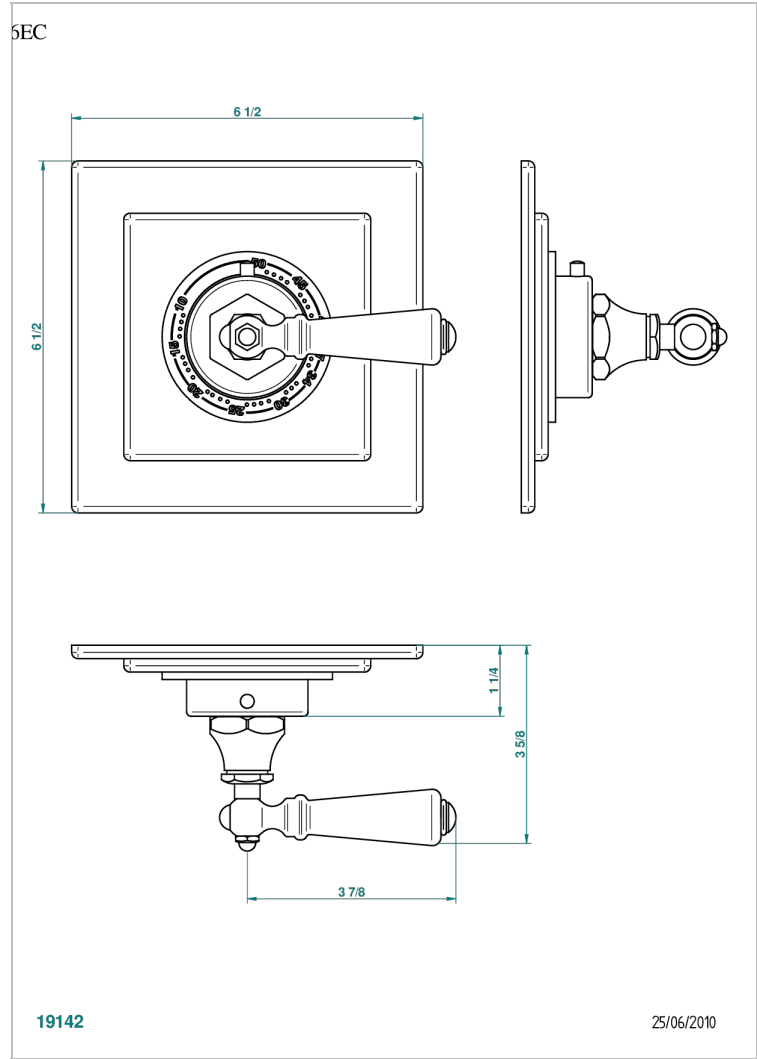

1900 WITH LEVER HANDLES

G28-15EN16EC

Trim plate and handle for eurotherm valve 8200/us & 8300/us

CHARACTERISTIC

- 1900 with lever handles
- Trim plate and handle for eurotherm valve 8200/us & 8300/us

AVAILABLE FINITIONS