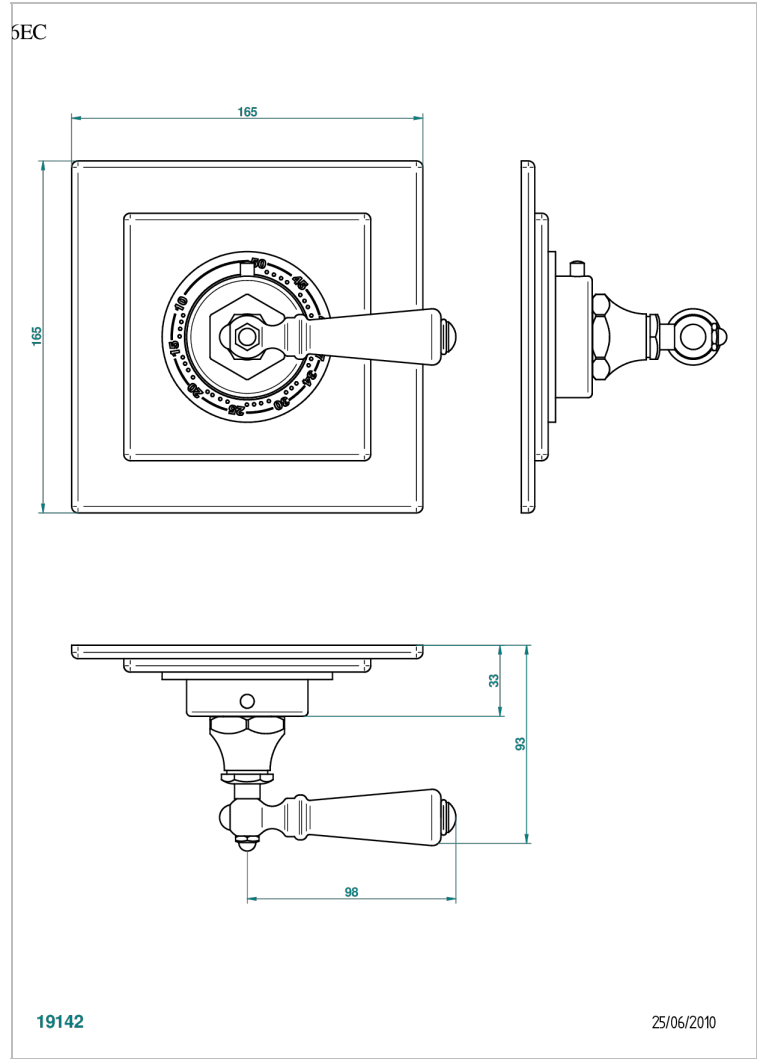

1900 WITH LEVER

G28-15EN16EC

Trim for Eurotherm thermostat n° 8105N, 8200N, 8300

CHARACTERISTIC

- 1900 with lever
- Trim for Eurotherm thermostat n° 8105N, 8200N, 8300

RELATED SKU'S

- Ref. G00-8105N 1/2" Eurotherm thermostat, 40 l/min with wax cartridge
- Ref. G00-8200N 3/4" Eurotherm thermostat, 80 l/min

AVAILABLE FINITIONS

Antique nickel - H28
Black ceram - D30
Blush PVD - H62
Brass color PVD - H49
Brown bronze color PVD - F33
Gold color PVD - H52

Graphite PVD - H64
Lacquered light bronze - D01
Matt Umber PVD - H67
Matt blush PVD - H60
Matt brass color PVD - H50
Matt brown bronze color PVD - F34